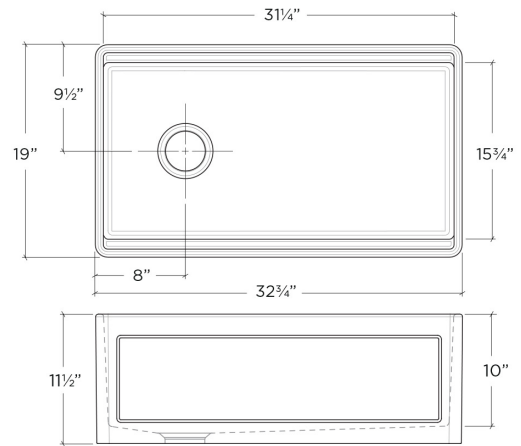

### Specifications

Model	093319
Collection	Fira
Bowl dimensions	31 1/4" × 15 3/4" × 10"
Overall dimensions	32 3/4" × 19" × 11 1/2"
Recommended cabinet	36"

### Features

- Designed in Canada, handcrafted in Italy
- Integrated accessory ledge to sit full range of SmartStation accessories
- Includes a SmartStation 12-3/4" wide solid walnut cutting board
- Reversible apron front design: flat or shaker style
- Deep 10" bowl and 3/4" thick walls for optimized work space
- Made of fireclay and glazed on all sides, white gloss finish
- Offset center 3-1/2" drain
- Sloped bottom for maximized drainage
- Waste disposal unit compatible, does not require an extended flange
- No template provided, recommended to have the sink on hand for final sizing of cabinet and countertop
- ASME A112.19.2/CSA B45.1