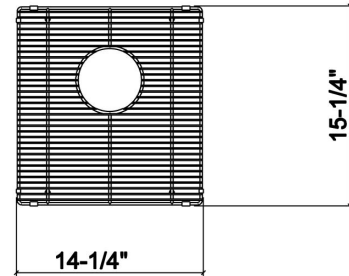

HOME
REFINEMENTS

JULIEN

200904 | GRID

STAINLESS STEEL SINK ACCESSORY

Specifications

Model	200904
Collection	Grid
Compatible bowl dimension	15" x 16"
Overall dimensions	14 1/2" x 15 3/8" x 1 1/4"

Features

- Fits UrbanEdge, J7 and J18 collection sinks
- Ideal for rinsing or draining food, or simply protecting the sink surface from scratching
- Rubber-tipped footings for better stability and protection
- Rubber protectors on all corners to protect from scratching bowl sides
- Corrosion resistant and 304 series stainless steel (18/10)