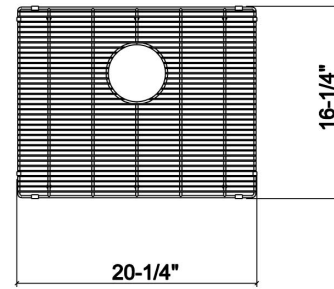

HOME
REFINEMENTS

JULIEN

200912 | GRID

STAINLESS STEEL SINK ACCESSORY

Specifications

Model	200912
Collection	Grid
Compatible bowl dimension	21" x 17"
Overall dimensions	20 3/8" x 16 3/8" x 1 1/4"

Features

- Fits UrbanEdge, J7 and J18 collection sinks
- Ideal for rinsing or draining food, or simply protecting the sink surface from scratching
- Rubber-tipped footings for better stability and protection
- Rubber protectors on all corners to protect from scratching bowl sides
- Corrosion resistant and 304 series stainless steel (18/10)