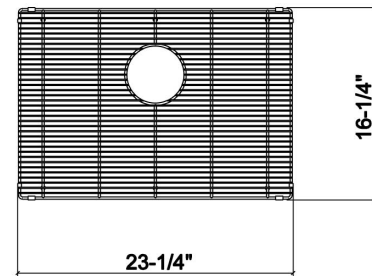

HOME
REFINEMENTS

JULIEN

200913 | GRID

STAINLESS STEEL SINK ACCESSORY

Specifications

Model	200913
Collection	Grid
Compatible bowl dimension	24" x 17"
Overall dimensions	23 3/8" x 16 3/8" x 1 1/4"

Features

- Fits UrbanEdge, J7 and J18 collection sinks
- Ideal for rinsing or draining food, or simply protecting the sink surface from scratching
- Rubber-tipped footings for better stability and protection
- Rubber protectors on all corners to protect from scratching bowl sides
- Corrosion resistant and 304 series stainless steel (18/10)