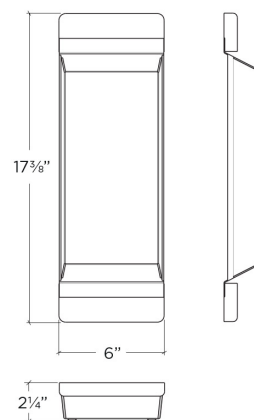

205037 | TRAY, SMARTSTATION

FIRECLAY SINK ACCESSORY

Specifications

Model	205037
Collection	Tray, SmartStation
Compatible bowl dimension (front-to-back)	16"
Overall dimensions	6" × 17 3/8" × 2 1/4"

Features

- Profiled to sit perfectly on Fira sink accessory ledge, or be used on countertop
- Designed to match with other SmartStation walnut accessories
- Ideal to prepare and serve food
- Made of 304 series stainless steel (18/10) with solid walnut handles
- Rubber feet for better stability and protection