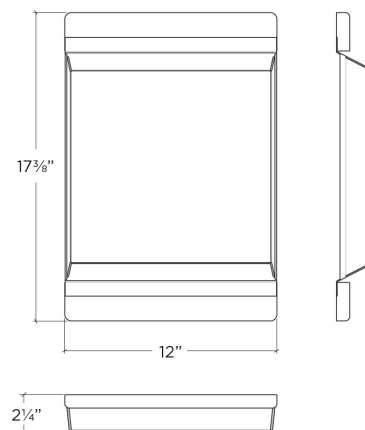

205041 | TRAY, SMARTSTATION

FIRECLAY SINK ACCESSORY

Specifications

Model	205041
Collection	Tray, SmartStation
Compatible bowl dimension (front-to-back)	16"
Overall dimensions	12" × 17 3/8" × 2 1/4"

Features