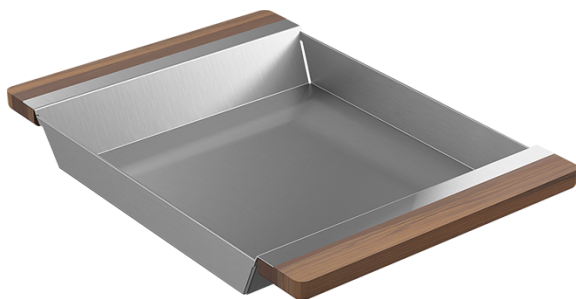

205041 | TRAY, SMARTSTATION

FIRECLAY SINK ACCESSORY

Specifications

Model	205041
Collection	Tray, SmartStation
Compatible bowl dimension (front-to-back)	16"
Overall dimensions	12" × 17 3/8" × 2 1/4"

Features

- Profiled to sit perfectly on Fira sink accessory ledge, or be used on countertop
- Designed to match with other SmartStation walnut accessories
- Ideal to prepare and serve food
- Made of 304 series stainless steel (18/10) with solid walnut handles
- Rubber feet for better stability and protection