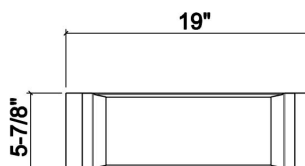

205222 | TRAY

STAINLESS STEEL SINK ACCESSORY

Specifications

Model	205222
Collection	Tray
Compatible bowl dimension (front-to-back)	18"
Overall dimensions	6" × 19" × 2 1/4"

Warranty

Home Refinements offers a 1-YEAR LIMITED WARRANTY following the purchase date for all mobile parts, options and accessories against defects of material and workmanship. This warranty is limited to defects or damages resulting from a normal residential use. For further details on our product warranty, please refer to our catalog or Web site.