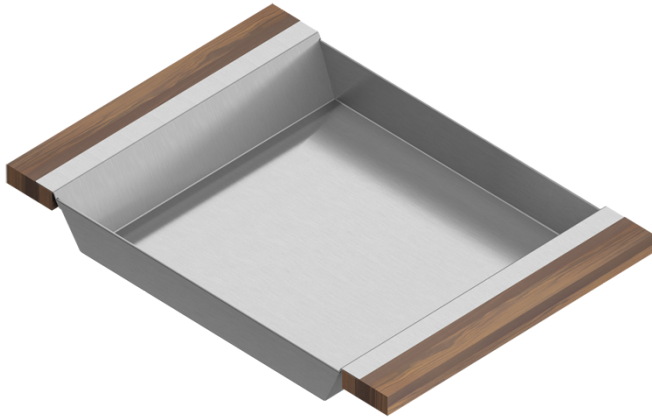

205232 | TRAY

STAINLESS STEEL SINK ACCESSORY

Specifications

Model	205232
Collection	Tray
Compatible bowl dimension (front-to-back)	16"
Overall dimensions	12" × 17" × 2 1/4"

Warranty

Home Refinements offers a 1-YEAR LIMITED WARRANTY following the purchase date for all mobile parts, options and accessories against defects of material and workmanship. This warranty is limited to defects or damages resulting from a normal residential use. For further details on our product warranty, please refer to our catalog or Web site.

Features

- Can be used on top of sink to create extra workspace or on countertop
- Ideal to prepare or to serve food
- Innovative and functional design to match with other standard Home Refinements accessories
- 100% premium hard rock maple or walnut handles for high quality and durability
- Rubber-tipped footings for better stability and protection
- 304 series stainless steel (18/10)
- Elegant no. 4 brushed finish that matches the appliances