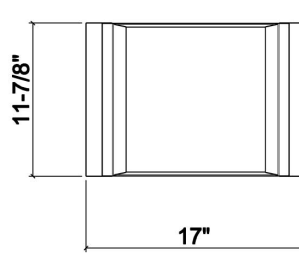

205232 | TRAY

STAINLESS STEEL SINK ACCESSORY

Specifications

Model	205232
Collection	Tray
Compatible bowl dimension (front-to-back)	16"
Overall dimensions	12" × 17" × 2 1/4"

Warranty

Home Refinements offers a 1-YEAR LIMITED WARRANTY following the purchase date for all mobile parts, options and accessories against defects of material and workmanship. This warranty is limited to defects or damages resulting from a normal residential use. For further details on our product warranty, please refer to our catalog or Web site.