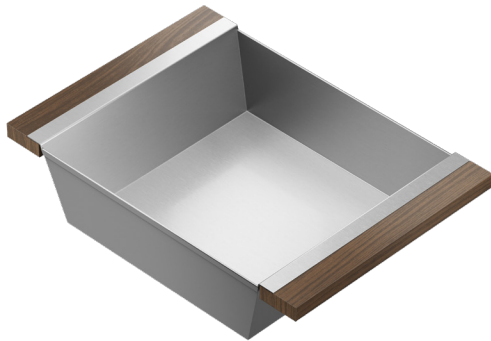

205240 | BIN

STAINLESS STEEL SINK ACCESSORY

Specifications

Model	205240
Handle	Walnut
Compatible bowl dimension (front-to-back)	16"
Overall dimensions	12" x 17" x 4 1/4"

Warranty

Home Refinements offers a 1-YEAR LIMITED WARRANTY following the purchase date for all mobile parts, options and accessories against defects of material and workmanship. This warranty is limited to defects or damages resulting from a normal residential use. For further details on our product warranty, please refer to our catalog or Web site.

Features

- Can be used on top of sink to create extra workspace or on countertop
- Ideal to prepare or to serve food or as ice bin to cool drinks
- Innovative and functional design to match with other standard Home Refinements accessories
- 100% premium hard rock maple or walnut handles for high quality and durability
- Rubber-tipped footings for better stability and protection
- 304 series stainless steel (18/10)
- Elegant no. 4 brushed finish that matches the appliances