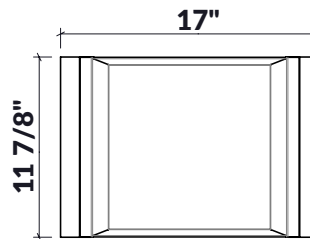

205240 | BIN

STAINLESS STEEL SINK ACCESSORY

Specifications

Model	205240
Handle	Walnut
Compatible bowl dimension (front-to-back)	16"
Overall dimensions	12" x 17" x 4 1/4"

Warranty

Home Refinements offers a 1-YEAR LIMITED WARRANTY following the purchase date for all mobile parts, options and accessories against defects of material and workmanship. This warranty is limited to defects or damages resulting from a normal residential use. For further details on our product warranty, please refer to our catalog or Web site.