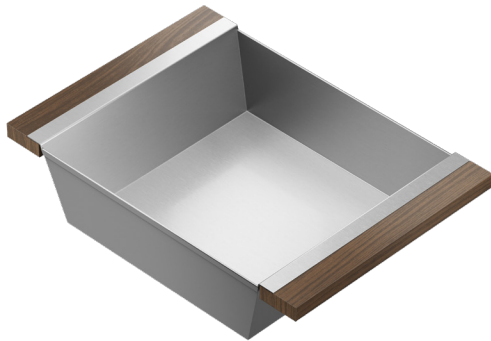

## 205241 | BIN

STAINLESS STEEL SINK ACCESSORY

### Specifications

Model	205241
Handle	Walnut
Compatible bowl dimension (front-to-back)	17"
Overall dimensions	12" x 18" x 4 1/4"

### Features

- Can be used on top of sink to create extra workspace or on countertop
- Ideal to prepare or to serve food or as ice bin to cool drinks
- Innovative and functional design to match with other standard Home Refinements accessories
- 100% premium hard rock maple or walnut handles for high quality and durability
- Rubber-tipped footings for better stability and protection
- 304 series stainless steel (18/10)
- Elegant no. 4 brushed finish that matches the appliances