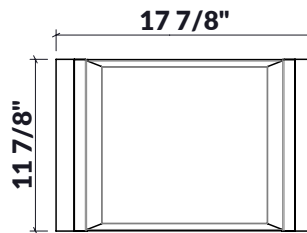

### Specifications

Model	205241
Handle	Walnut
Compatible bowl dimension (front-to-back)	17"
Overall dimensions	12" x 18" x 4 1/4"