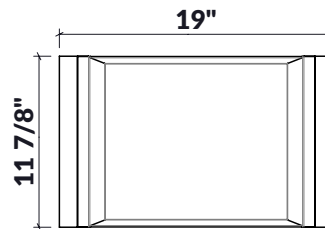

205242 | BIN

STAINLESS STEEL SINK ACCESSORY

Specifications

Model	205242
Handle	Walnut
Compatible bowl dimension (front-to-back)	18"
Overall dimensions	12" X 19" X 4 1/4"

Features

- Can be used on top of sink to create extra workspace or on countertop
- Ideal to prepare or to serve food or as ice bin to cool drinks
- Innovative and functional design to match with other standard Home Refinements accessories
- 100% premium hard rock maple or walnut handles for high quality and durability
- Rubber-tipped footings for better stability and protection
- 304 series stainless steel (18/10)
- Elegant no. 4 brushed finish that matches the appliances