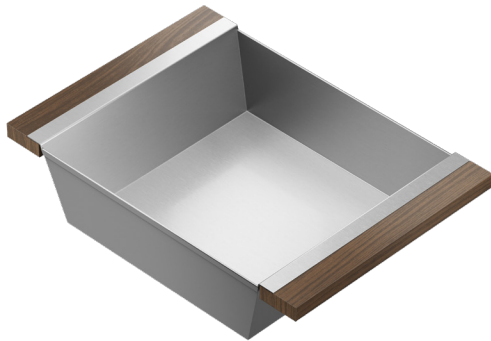

205242 | BIN

STAINLESS STEEL SINK ACCESSORY

Specifications

Model	205242
Handle	Walnut
Compatible bowl dimension (front-to-back)	18"
Overall dimensions	12" X 19" X 4 1/4"

Features

- Can be used on top of sink to create extra workspace or on countertop
- Ideal to prepare or to serve food or as ice bin to cool drinks
- Innovative and functional design to match with other standard Home Refinements accessories
- 100% premium hard rock maple or walnut handles for high quality and durability
- Rubber-tipped footings for better stability and protection
- 304 series stainless steel (18/10)
- Elegant no. 4 brushed finish that matches the appliances