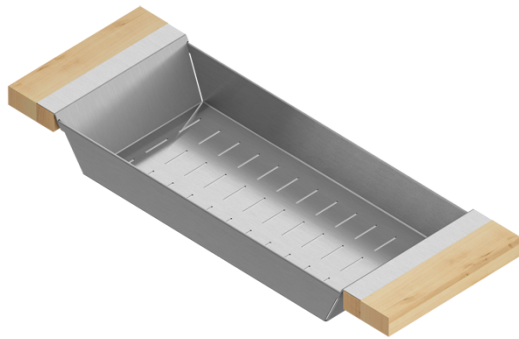

205317 | COLANDER

STAINLESS STEEL SINK ACCESSORY

Specifications

Model	205317
Collection	Colander
Compatible bowl dimension (front-to-back)	16"
Overall dimensions	6" × 17" × 2 1/4"

Warranty

Home Refinements offers a 1-YEAR LIMITED WARRANTY following the purchase date for all mobile parts, options and accessories against defects of material and workmanship. This warranty is limited to defects or damages resulting from a normal residential use. For further details on our product warranty, please refer to our catalog or Web site.

Features

- Can be used on top of sink to create extra workspace or on countertop
- Ideal to rinse food or to dry dishes
- Innovative and functional design to match with other standard Home Refinements accessories
- 100% premium hard rock maple or walnut handles for high quality and durability
- Rubber-tipped footings for better stability and protection
- 304 series stainless steel (18/10)
- Elegant no. 4 brushed finish that matches the appliances