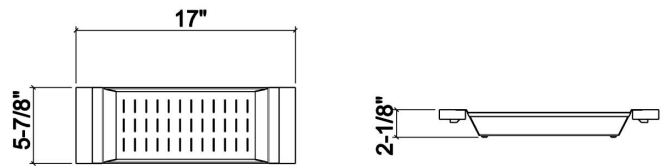

205317 | COLANDER

STAINLESS STEEL SINK ACCESSORY

Specifications

Model	205317
Collection	Colander
Compatible bowl dimension (front-to-back)	16"
Overall dimensions	6" × 17" × 2 1/4"

Warranty

Home Refinements offers a 1-YEAR LIMITED WARRANTY following the purchase date for all mobile parts, options and accessories against defects of material and workmanship. This warranty is limited to defects or damages resulting from a normal residential use. For further details on our product warranty, please refer to our catalog or Web site.