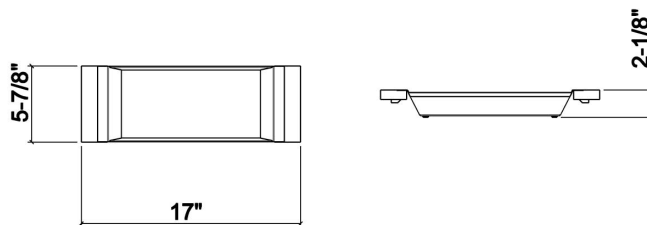

## 205320 | TRAY

STAINLESS STEEL SINK ACCESSORY

### Specifications

Model	205320
Collection	Tray
Compatible bowl dimension (front-to-back)	16"
Overall dimensions	6" × 17" × 2 1/4"