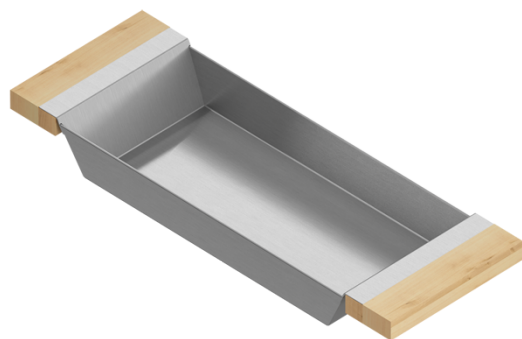

## 205320 | TRAY

STAINLESS STEEL SINK ACCESSORY

### Specifications

Model	205320
Collection	Tray
Compatible bowl dimension (front-to-back)	16"
Overall dimensions	6" × 17" × 2 1/4"

### Features

- Can be used on top of sink to create extra workspace or on countertop
- Ideal to prepare or to serve food
- Innovative and functional design to match with other standard Home Refinements accessories
- 100% premium hard rock maple or walnut handles for high quality and durability
- Rubber-tipped footings for better stability and protection
- 304 series stainless steel (18/10)
- Elegant no. 4 brushed finish that matches the appliances