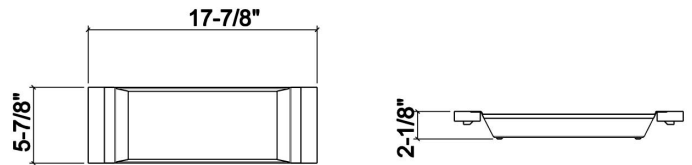

205321 | TRAY

STAINLESS STEEL SINK ACCESSORY

Specifications

Model	205321
Collection	Tray
Compatible bowl dimension (front-to-back)	17"
Overall dimensions	6" × 17 7/8" × 2 1/4"

Features

- Can be used on top of sink to create extra workspace or on countertop
- Ideal to prepare or to serve food
- Innovative and functional design to match with other standard Home Refinements accessories
- 100% premium hard rock maple or walnut handles for high quality and durability
- Rubber-tipped footings for better stability and protection
- 304 series stainless steel (18/10)
- Elegant no. 4 brushed finish that matches the appliances