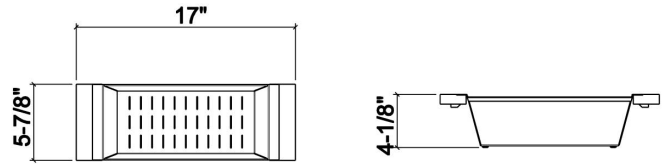

205323 | COLANDER

STAINLESS STEEL SINK ACCESSORY

Specifications

Model	205323
Collection	Colander
Compatible bowl dimension (front-to-back)	16"
Overall dimensions	6" × 17" × 4 1/4"

Warranty

Home Refinements offers a 1-YEAR LIMITED WARRANTY following the purchase date for all mobile parts, options and accessories against defects of material and workmanship. This warranty is limited to defects or damages resulting from a normal residential use. For further details on our product warranty, please refer to our catalog or Web site.