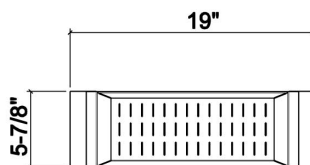

205325 | COLANDER

STAINLESS STEEL SINK ACCESSORY

Specifications

Model	205325
Collection	Colander
Compatible bowl dimension (front-to-back)	18"
Overall dimensions	6" × 19" × 4 1/4"

Warranty

Home Refinements offers a 1-YEAR LIMITED WARRANTY following the purchase date for all mobile parts, options and accessories against defects of material and workmanship. This warranty is limited to defects or damages resulting from a normal residential use. For further details on our product warranty, please refer to our catalog or Web site.