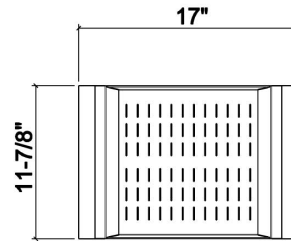

### Specifications

Model	205329
Collection	Colander
Compatible bowl dimension (front-to-back)	16"
Overall dimensions	12" × 17" × 2 1/4"