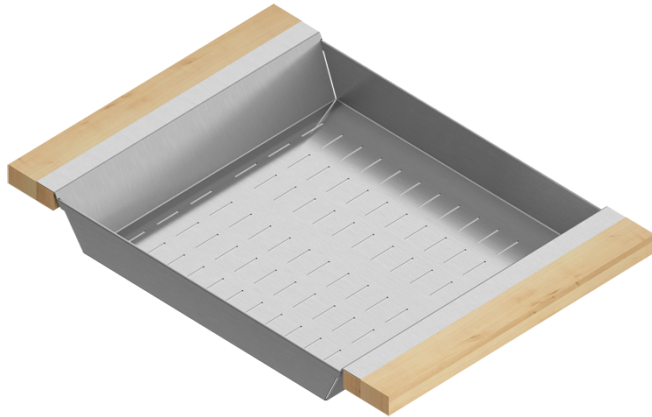

## 205329 | COLANDER

STAINLESS STEEL SINK ACCESSORY

### Specifications

Model	205329
Collection	Colander
Compatible bowl dimension (front-to-back)	16"
Overall dimensions	12" × 17" × 2 1/4"

### Features

- Can be used on top of sink to create extra workspace or on countertop
- Ideal to rinse food or to dry dishes
- Innovative and functional design to match with other standard Home Refinements accessories
- 100% premium hard rock maple or walnut handles for high quality and durability
- Rubber-tipped footings for better stability and protection
- 304 series stainless steel (18/10)
- Elegant no. 4 brushed finish that matches the appliances