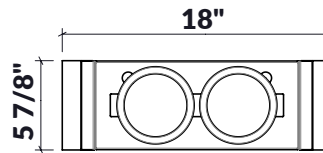

### Specifications

Model	225202
Handle	Maple
Compatible bowl dimension (front-to-back)	17"
Overall dimensions	6" x 18" x 2 1/2"