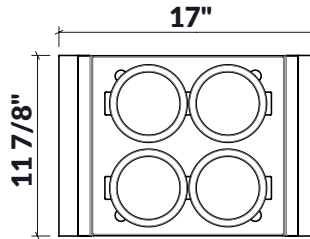

225204 | SERVING BOARD WITH BOWLS (4)

STAINLESS STEEL SINK ACCESSORY

Specifications

Model	225204
Handle	Walnut
Compatible bowl dimension (front-to-back)	16"
Overall dimensions	12" x 17" x 2 1/2"

Warranty

Home Refinements offers a 1-YEAR LIMITED WARRANTY following the purchase date for all mobile parts, options and accessories against defects of material and workmanship. This warranty is limited to defects or damages resulting from a normal residential use. For further details on our product warranty, please refer to our catalog or Web site.