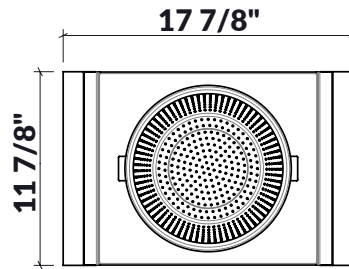

225209 | SERVING BOARD BOWL AND COLANDER

STAINLESS STEEL SINK ACCESSORY

Specifications

| | |
|--|--------------------|
| Model | 225209 |
| Handle | Walnut |
| Compatible bowl dimension (front-to-back) | 18" |
| Overall dimensions | 12" x 19" x 4 1/2" |