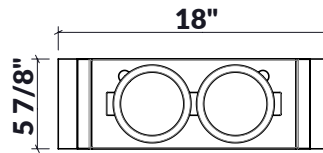

225211 | SERVING BIN WITH BOWLS (2)

STAINLESS STEEL SINK ACCESSORY

Specifications

Model	225211
Handle	Walnut
Compatible bowl dimension (front-to-back)	17"
Overall dimensions	6" x 18" x 4 1/2"

Warranty

Home Refinements offers a 1-YEAR LIMITED WARRANTY following the purchase date for all mobile parts, options and accessories against defects of material and workmanship. This warranty is limited to defects or damages resulting from a normal residential use. For further details on our product warranty, please refer to our catalog or Web site.