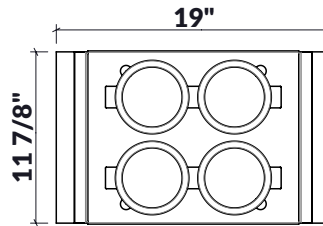

## 225215 | SERVING BIN WITH BOWLS (4)

STAINLESS STEEL SINK ACCESSORY

### Specifications

Model	225215
Handle	Walnut
Compatible bowl dimension (front-to-back)	18"
Overall dimensions	12" x 18" x 4 1/2"