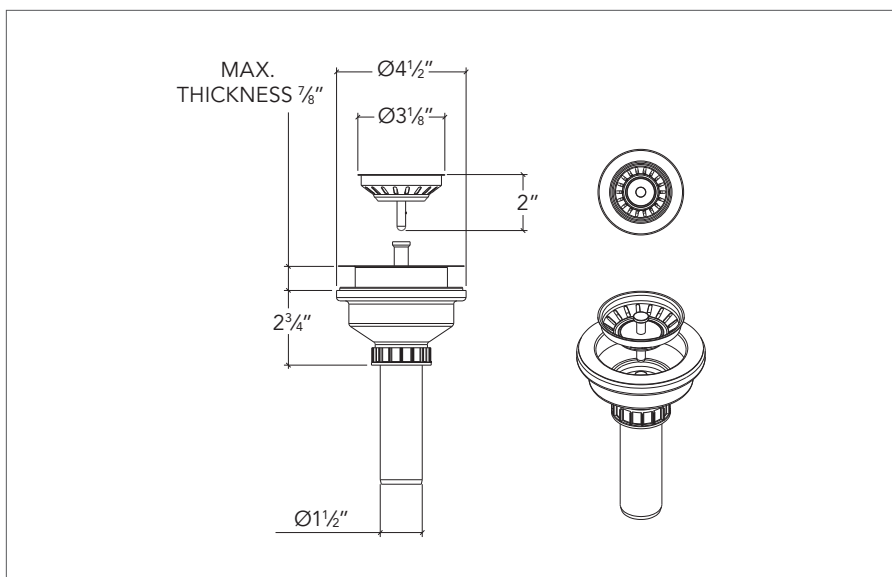

Stainless steel strainer

AA-SA-3.5-SA

Installation

N/A

Bowl

All

Overall

4⁵/₈" × 2³/₄"

Cabinet

N/A

Drain

N/A

Packaging

N/A

Features and earnings

- Stainless steel basket and strainer
- Satin stainless steel finish
- Polypropylene body
- 1 1/2" x 4" tailpiece included
- Removable basket

Warranty

Prochef offers a 1-YEAR LIMITED WARRANTY following the purchase date for all mobile parts, options and accessories against defects of material and workmanship. This warranty is limited to defects or damages resulting from a normal residential use. For further details on our product warranty, please refer to our catalog or Website.