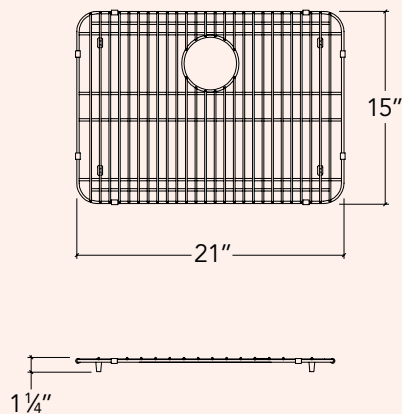

IE-G-2317

ProInox E200

Grid

For stainless steel kitchen sink

Bowl
23" x 17"

Overall
21" x 15" x 1 1/4"

Drain
Ø 3 1/2"

Packaging
21" x 15" x 1 1/4"
8 lbs

Features and benefits

- 304 electro polished stainless steel
- Silicone legs and bumpers prevent the grid from sliding around and scratching the sink
- Prevents dishes and silverware from striking the bottom of the sink
- Lets water drain away from items placed in the sink
- Provides a flat, stable surface to place things on