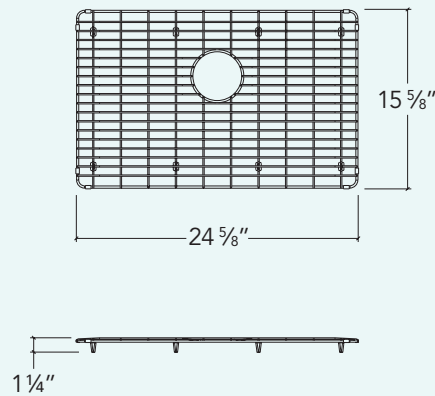

IH-G-2516

Prolinox H0 + H75

Grid

For stainless steel kitchen sink

Bowl

25" × 16"

Overall

24 5/8" × 15 5/8" × 1 1/4"

Drain

Ø 3 1/2"

Packaging

38" × 19 1/4" × 1 5/16"

7 lbs

Features and benefits

- 304 electro polished stainless steel
- Silicone legs and bumpers prevent the grid from sliding around and scratching the sink
- Prevents dishes and silverware from striking the bottom of the sink
- Lets water drain away from items placed in the sink
- Provides a flat, stable surface to place things on