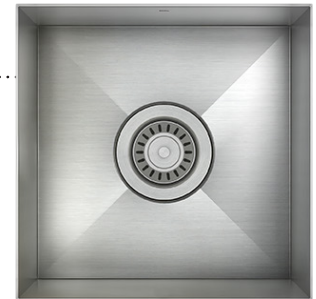

# IH0-US-14148

**ProInox H0**

**Stainless steel kitchen sink**

**Handcrafted**

Urban style corners [0"]

		<p><b>Installation</b> Undermount</p>
		<p><b>Bowl</b> 12" × 12" × 8"</p>
		<p><b>Overall</b> 14" × 14" × 8"</p>
		<p><b>Recommended cabinet</b> 18"</p>
		<p><b>Drain</b> Ø 3 1/2"</p>
		<p><b>Packaging</b> 19" × 14 3/8" × 17 1/2" 15 lbs</p>

## Features

- 304 brushed finish stainless steel (18/10) – 18 gauge
- Sound deadening pads for maximum noise reduction
- Stainless steel strainer (AA-SA-3.5-SA) and mounting hardware included
- Product certified ASME A112.19.3, CSA B45.0, and CSA B45.4