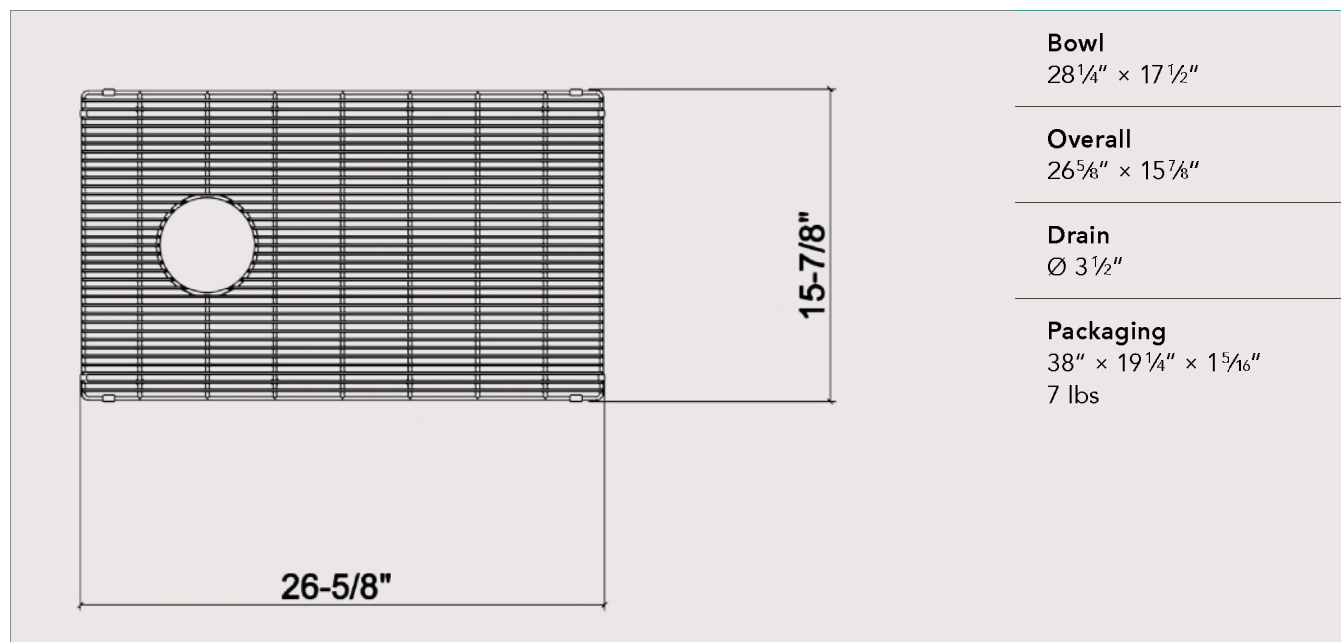

TM40-G-2817

ProTerra M40

Grid

For fireclay kitchen sink

Features

- Fits ProTerra M40 collection sink
- Made of stainless steel 304 series (18/10), electropolished
- Sturdy, close-knit construction
- Ideal to protect your dishes and the finish of your fireclay sink
- Rubber bumper feet clipped on the grid contour for better stability and protection