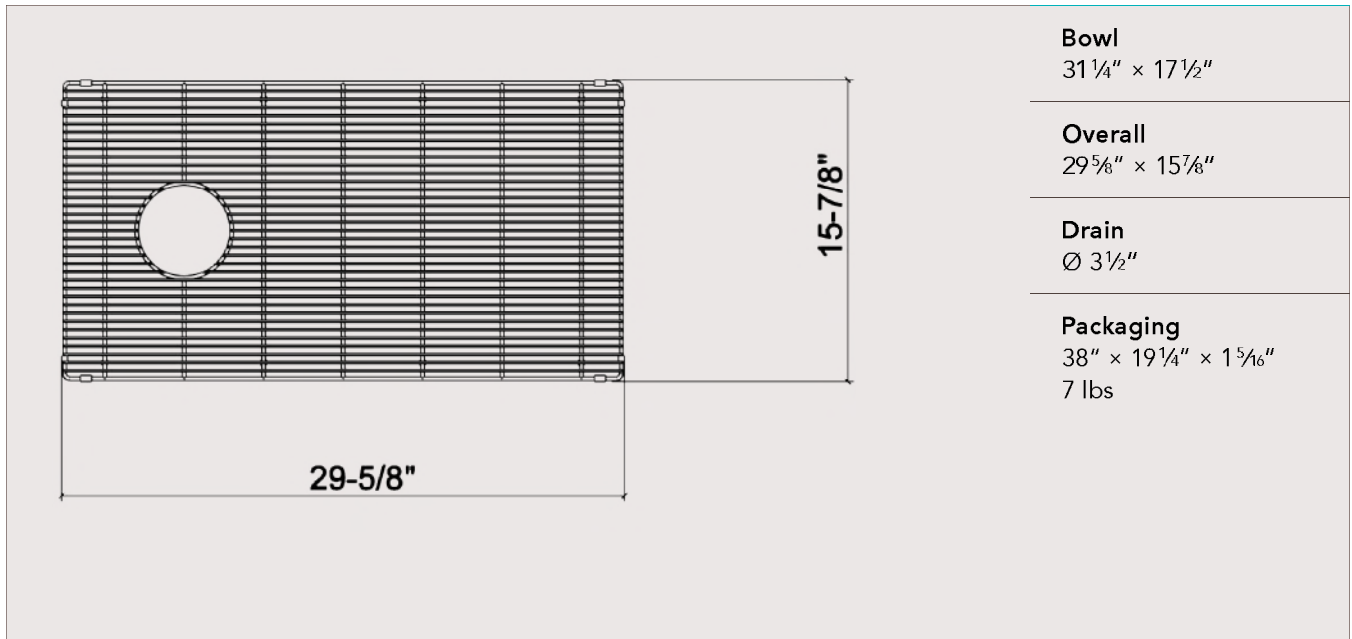

## Grid

For fireclay kitchen sink

## Features

- Fits ProTerra M40 collection sink
- Made of stainless steel 304 series (18/10), electropolished
- Sturdy, close-knit construction
- Ideal to protect your dishes and the finish of your fireclay sink
- Rubber bumper feet clipped on the grid contour for better stability and protection