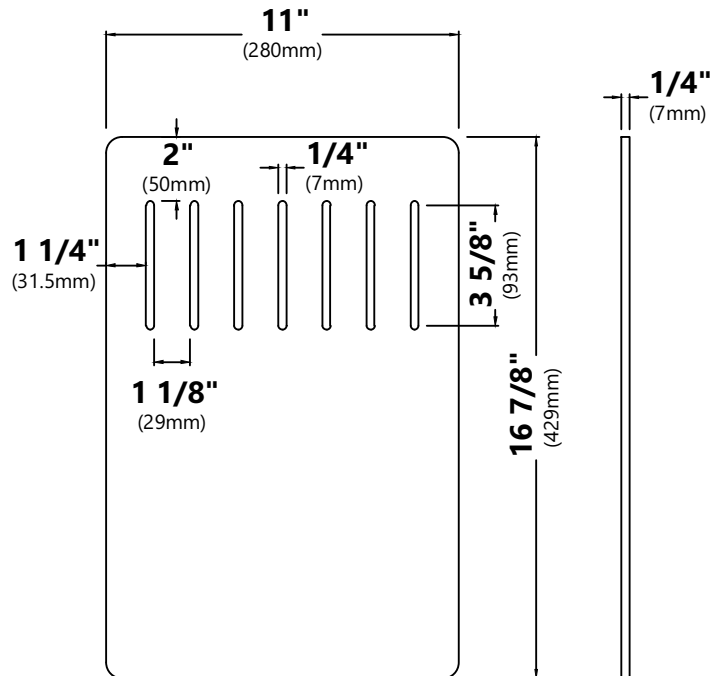

Warranty

Kraus One Year Limited Warranty