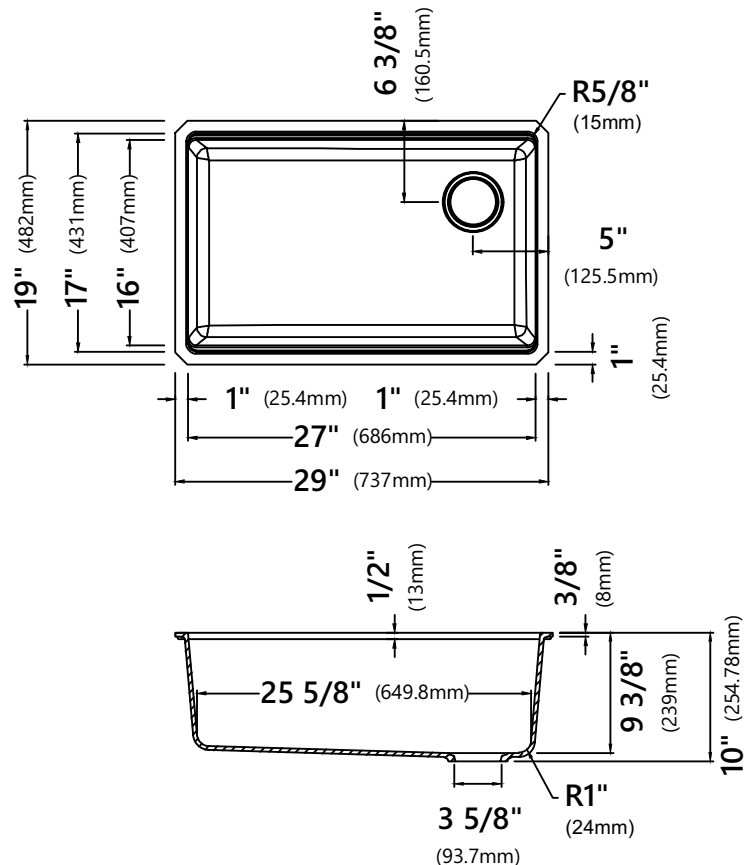

KGUW1-30

30 Inch Single Bowl Granite Undermount Kitchen Sink

Sink Dimensions

Overall Dimensions: 29" x 19"
Bowl Dimensions: 27" x 16"
Sink Depth: 10"

Features

- Granite Composite
- Undermount Single Bowl Sink
- Required Minimum Cabinet Size: 33" Left to Right, 24" Front to Back
- Rear Off-Set Drain
- 3 1/2" Drain Opening

Accessories Included

- Cutting Board KCB-WS301SA
- Kitchen Sink Strainer ST-4
- Kitchen Rolling Mat KRM-11BL

Available Colors

- White

CODES/STANDARDS:
Product Certification
cUPC

NOTE: Although Kraus granite and quartz composite sinks are highly heat resistant, placing hot items right from the stove or oven directly into the sink may cause surface discoloration. Consider using a trivet or rolling mat for extremely hot items to avoid potential heat damage.

NOTE: It is not recommended to install this sink with a negative reveal. Doing so will prohibit the use of any workstation accessories as they will not fit.

Warranty

Kraus Limited Lifetime Warranty