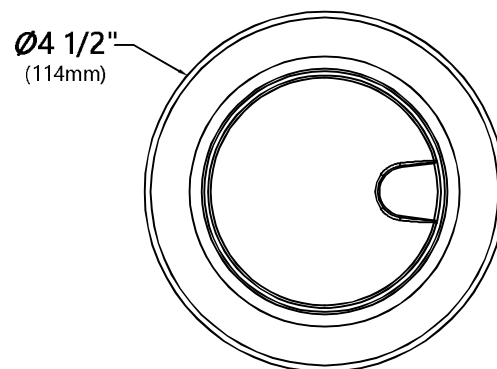

KGUW1-30

30 Inch Single Bowl Granite Undermount Kitchen Sink

Sink Dimensions

Overall Dimensions: 29" x 19"
Bowl Dimensions: 27" x 16"
Sink Depth: 10"

Features

- Granite Composite
- Undermount Single Bowl Sink
- Required Minimum Cabinet Size: 33" Left to Right, 24" Front to Back
- Rear Off-Set Drain
- 3 1/2" Drain Opening

Strainer Dimensions

Overall Dimensions: $\phi 4\ 1/2"$ x $2\ 5/8"$

Features

- Premium Stainless Steel construction
- Fits Standard $3\ 1/2"$ or $4"$ Drain Opening
- Removable Strainer Prevents Debris from Clogging Drain Pipe
- Tailpiece Included
- Decorative Stainless Steel Cover Fits Over Drain

Warranty

Kraus 1 Year Limited Warranty

KCB-WS301

Cutting Board

Cutting Board Dimensions

Overall Dimensions: 16 7/8" x 11" x 1/4"

Features

- Designed to Use Over the Sink and On the Counter
- BPA-free and FDA-approved
- Included with KGF1-30 and KGF1-33 kitchen sinks

Warranty

Kraus One Year Limited Warranty

KRM-11

Multipurpose Roll-Up Dish Drying Rack

Rolling Mat Dimensions

Overall Dimensions: 16 7/8" x 12" x 3/8"

Features

- Roll-up over-the-sink drying rack
- Stainless steel construction with non-slip silicone coating
- Rolls up into a compact cylinder for storage
- Dishwasher safe
- Heat-safe up to 400° F
- Holds up to 85 lbs
- BPA-free and FDA-approved
- For Use with KFR4-33, KGF1-30, KGF1-33, KGF2-30, KGF2-33, KWF210-30, KWF210-33, KWF210-36, KWF410-30, KWF410-33, KWF410-36, KWT310-30, KWT310-33, KWT311-25, KWU110-27, KWU110-30, KWU110-32, KWU111-17, KWU111-23, KWU112-33, KWU120-45 and KWU210-57 kitchen sinks