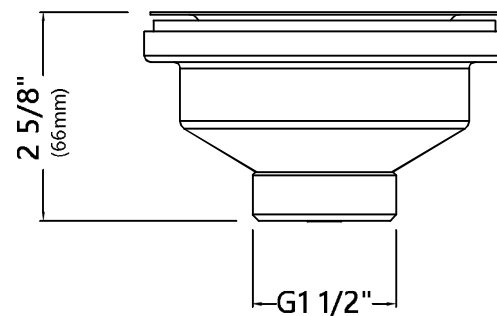

KGUW1-30

30 Inch Single Bowl Granite Undermount Kitchen Sink

Sink Dimensions

Overall Dimensions: 29" x 19"
Bowl Dimensions: 27" x 16"
Sink Depth: 10"

Features

- Granite Composite
- Undermount Single Bowl Sink
- Required Minimum Cabinet Size: 33" Left to Right, 24" Front to Back
- Rear Off-Set Drain
- 3 1/2" Drain Opening

Strainer Dimensions

Overall Dimensions: $\phi 4\ 1/2"$ x $2\ 5/8"$

Features

- Premium Stainless Steel construction
- Fits Standard $3\ 1/2"$ or $4"$ Drain Opening
- Removable Strainer Prevents Debris from Clogging Drain Pipe
- Tailpiece Included
- Decorative Stainless Steel Cover Fits Over Drain

Warranty

Kraus 1 Year Limited Warranty

KCB-WS301

Cutting Board

Cutting Board Dimensions

Overall Dimensions: 16 7/8" x 11" x 1/4"

Features

- Designed to Use Over the Sink and On the Counter
- BPA-free and FDA-approved
- Included with KGF1-30 and KGF1-33 kitchen sinks