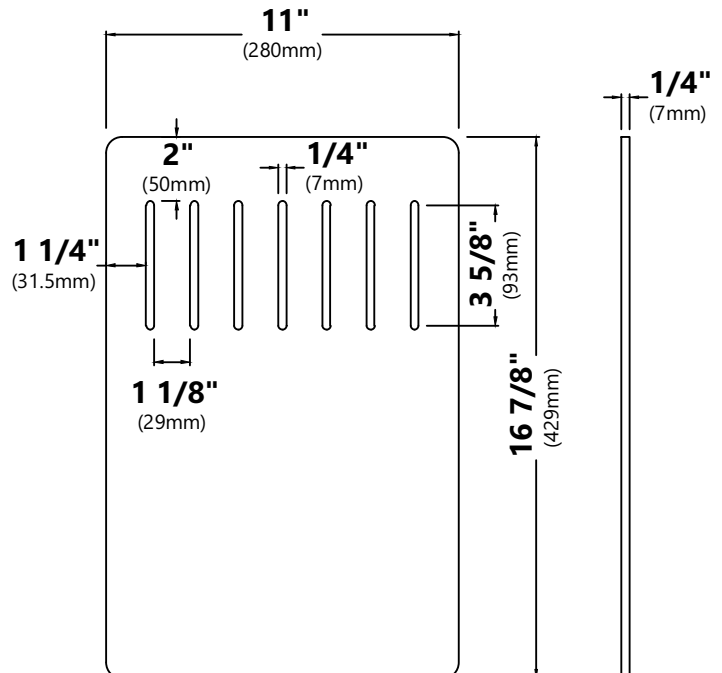

Warranty

Kraus One Year Limited Warranty