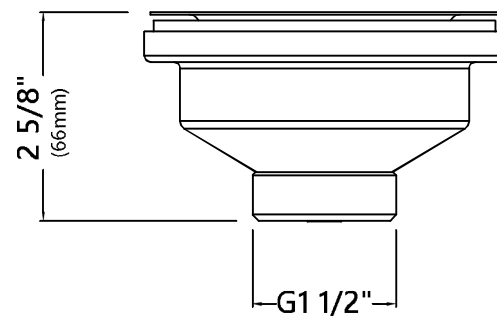

KGUW1-33

33 Inch Single Bowl Granite Undermount Kitchen Sink

Sink Dimensions

Overall Dimensions: 32" x 19"
Bowl Dimensions: 30" x 16"
Sink Depth: 10"

Features

- Granite Composite
- Undermount Single Bowl Sink
- Required Minimum Cabinet Size: 36" Left to Right, 24" Front to Back
- Rear Off-Set Drain
- 3 1/2" Drain Opening

Garbage Disposal

Garbage Disposal Dimensions

Overall Dimensions: 7 1/2" x 10 1/4" x 15 1/4"

Features

- 3/4 Horsepower
- 3800RPM Motor Speed
- Permanent Magnet Motor Type
- 40.6 oz. Grind Chamber Capacity
- Stainless Steel Jam Resistant Grinding System
- Continuous Feed
- Sound Insulated
- Splash Guard
- Sink Stopper
- Anti-Vibration Mount
- Easy Mount System
- Manual Reset Overload
- Connection to Dishwasher
- 1 1/2" Drain Connection

ST-4

Stainless Steel Kitchen Sink Strainer

Strainer Dimensions

Overall Dimensions: $\phi 4\ 1/2"$ x $2\ 5/8"$

Features

- Premium Stainless Steel construction
- Fits Standard $3\ 1/2"$ or $4"$ Drain Opening
- Removable Strainer Prevents Debris from Clogging Drain Pipe
- Tailpiece Included
- Decorative Stainless Steel Cover Fits Over Drain

Warranty

Kraus 1 Year Limited Warranty

KCB-WS301

Cutting Board

Cutting Board Dimensions

Overall Dimensions: 16 7/8" x 11" x 1/4"

Features

- Designed to Use Over the Sink and On the Counter
- BPA-free and FDA-approved
- Included with KGF1-30 and KGF1-33 kitchen sinks