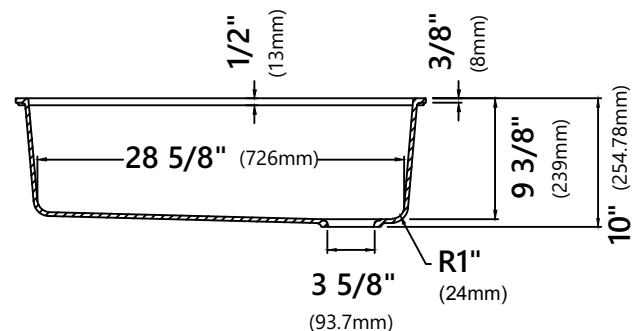

KGUW1-33

33 Inch Single Bowl Granite Undermount Kitchen Sink

Sink Dimensions

Overall Dimensions: 32" x 19"
Bowl Dimensions: 30" x 16"
Sink Depth: 10"

Features

- Granite Composite
- Undermount Single Bowl Sink
- Required Minimum Cabinet Size: 36" Left to Right, 24" Front to Back
- Rear Off-Set Drain
- 3 1/2" Drain Opening

Accessories Included

- Cutting Board KCB-WS301SA
- Kitchen Sink Strainer ST-4
- Kitchen Rolling Mat KRM-11BL

Available Colors

- White

CODES/STANDARDS:

Product Certification
cUPC

NOTE: Although Kraus granite and quartz composite sinks are highly heat resistant, placing hot items right from the stove or oven directly into the sink may cause surface discoloration. Consider using a trivet or rolling mat for extremely hot items to avoid potential heat damage.

NOTE: It is not recommended to install this sink with a negative reveal. Doing so will prohibit the use of any workstation accessories as they will not fit.

Warranty

Kraus Limited Lifetime Warranty