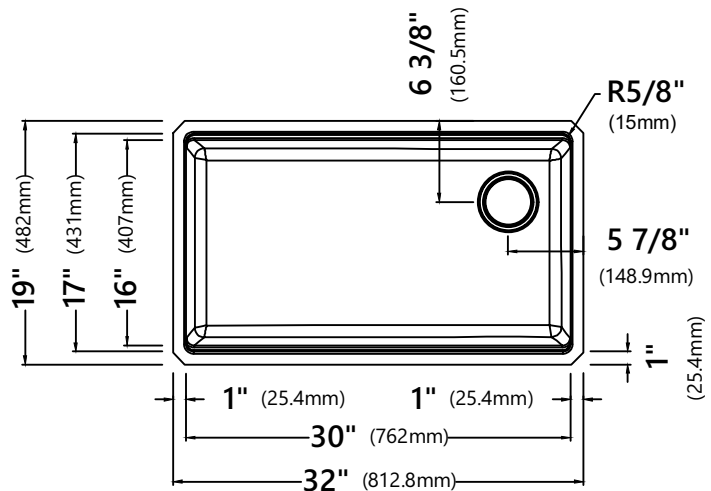

KGUW1-33

33 Inch Single Bowl Granite Undermount Kitchen Sink

Sink Dimensions

Overall Dimensions: 32" x 19"
Bowl Dimensions: 30" x 16"
Sink Depth: 10"

Features

- Granite Composite
- Undermount Single Bowl Sink
- Required Minimum Cabinet Size: 36" Left to Right, 24" Front to Back
- Rear Off-Set Drain
- 3 1/2" Drain Opening

Accessories Included

- Cutting Board KCB-WS301SA
- Kitchen Sink Strainer ST-4
- Kitchen Rolling Mat KRM-11BL

Available Colors

- White

CODES/STANDARDS:

Product Certification
cUPC

NOTE: Although Kraus granite and quartz composite sinks are highly heat resistant, placing hot items right from the stove or oven directly into the sink may cause surface discoloration. Consider using a trivet or rolling mat for extremely hot items to avoid potential heat damage.

NOTE: It is not recommended to install this sink with a negative reveal. Doing so will prohibit the use of any workstation accessories as they will not fit.

Warranty

Kraus Limited Lifetime Warranty