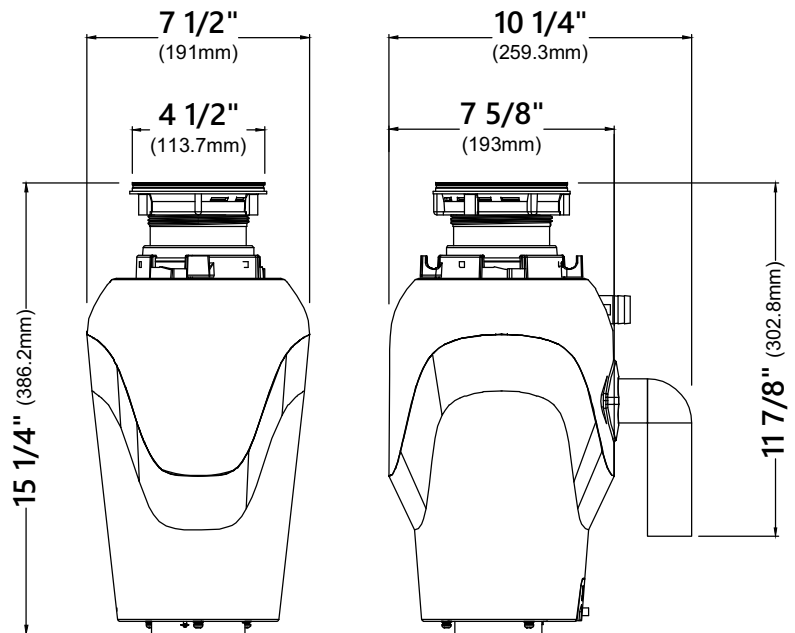

KGUW1-33

33 Inch Single Bowl Granite Undermount Kitchen Sink

Sink Dimensions

Overall Dimensions: 32" x 19"
Bowl Dimensions: 30" x 16"
Sink Depth: 10"

Features

- Granite Composite
- Undermount Single Bowl Sink
- Required Minimum Cabinet Size: 36" Left to Right, 24" Front to Back
- Rear Off-Set Drain
- 3 1/2" Drain Opening

Garbage Disposal

Garbage Disposal Dimensions

Overall Dimensions: 7 1/2" x 10 1/4" x 15 1/4"

Features

- 3/4 Horsepower
- 3800RPM Motor Speed
- Permanent Magnet Motor Type
- 40.6 oz. Grind Chamber Capacity
- Stainless Steel Jam Resistant Grinding System
- Continuous Feed
- Sound Insulated
- Splash Guard
- Sink Stopper
- Anti-Vibration Mount
- Easy Mount System
- Manual Reset Overload
- Connection to Dishwasher
- 1 1/2" Drain Connection

ST-4

Stainless Steel Kitchen Sink Strainer

Strainer Dimensions

Overall Dimensions: $\phi 4\ 1/2"$ x $2\ 5/8"$

Features

- Premium Stainless Steel construction
- Fits Standard $3\ 1/2"$ or $4"$ Drain Opening
- Removable Strainer Prevents Debris from Clogging Drain Pipe
- Tailpiece Included
- Decorative Stainless Steel Cover Fits Over Drain

Warranty

Kraus 1 Year Limited Warranty

KCB-WS301

Cutting Board

Cutting Board Dimensions

Overall Dimensions: 16 7/8" x 11" x 1/4"

Features

- Designed to Use Over the Sink and On the Counter
- BPA-free and FDA-approved
- Included with KGF1-30 and KGF1-33 kitchen sinks