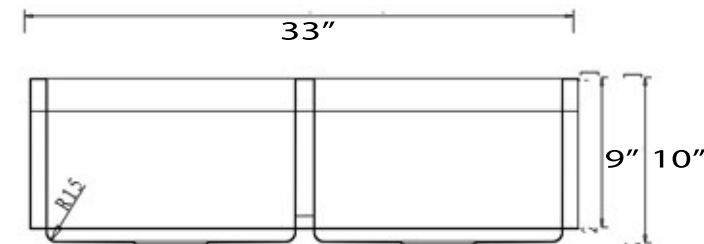

Pro Series Collection

Premium Stainless Steel Double Bowl Apron sink

MODEL:
APRON332210-DBL-SR

Overall Dimensions	Interior Bowls	Apron Height	Bowl Depth	Drain Dimensions
33" x 22.25" (center) 33" x 21.5" (corners)	14.875" x 18"	10"	9"	3.5" Opening