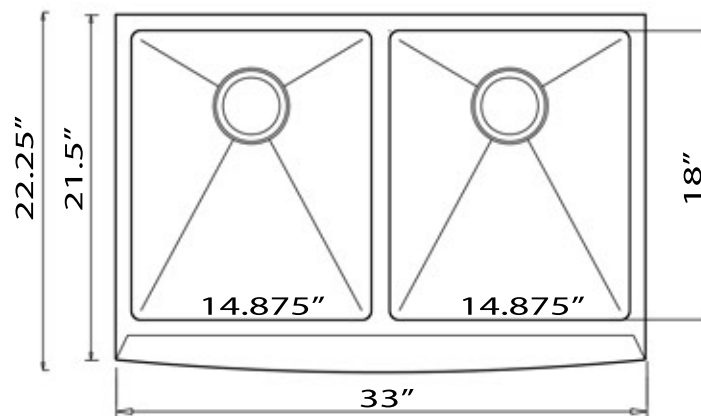

Pro Series Collection

Premium Stainless Steel Double Bowl Apron sink

MODEL:
APRON332210-DBL-SR

Overall Dimensions	Interior Bowls	Apron Height	Bowl Depth	Drain Dimensions
33" x 22.25" (center) 33" x 21.5" (corners)	14.875" x 18"	10"	9"	3.5" Opening