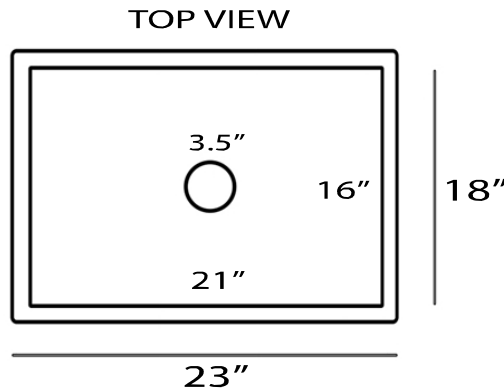

Vineyard Collection
Premium Fireclay Farmhouse Apron Sink

MODEL:
FCFS2418S-Concrete

| Overall Dimensions | Interior Bowl | Apron Height | Bowl Depth | Drain Dimensions |
|--------------------|-------------------|--------------|------------|------------------|
| 23" x 18" x 9.25" | 21" x 16" x 8.25" | 9.25" | 8.25" | 3.5" Opening |

Please Be Advised

- (Nominal Dimensions*) Actual Dimensions may vary by 1/2"
- Template Not included
- Apron style base cabinet required/cradle to accomodate sink
- Grid is not available

PROJECT/ NAME:

ARCHITECT/CONTRACTOR: