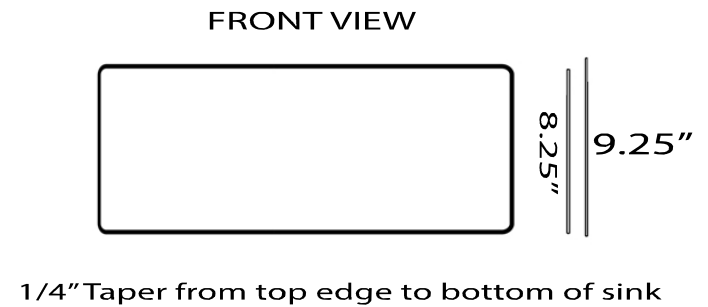

Vineyard Collection
Premium Fireclay Farmhouse Apron Sink

MODEL:
FCFS2418S-Concrete

| Overall Dimensions | Interior Bowl | Apron Height | Bowl Depth | Drain Dimensions |
|--------------------|-------------------|--------------|------------|------------------|
| 23" x 18" x 9.25" | 21" x 16" x 8.25" | 9.25" | 8.25" | 3.5" Opening |