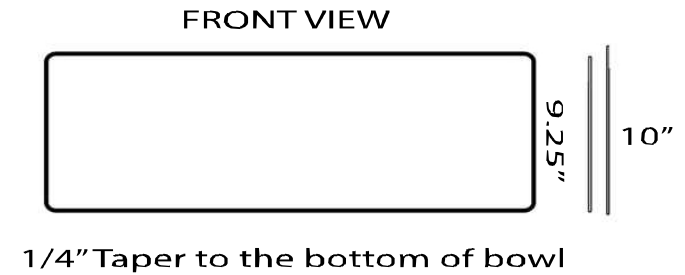

**Vineyard Collection**  
Premium Fireclay Farmhouse Apron Sink

MODEL:  
**FCFS3320S-MB-WAVES**

Overall Dimensions	Large Bowl	Apron Height	Bowl Depth	Drain Dimensions
33 x 20 x 10"	31.375" x 18.75"	10"	9.25"	3.5" Opening