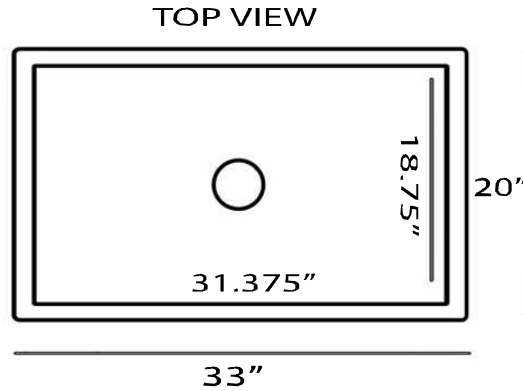

**Vineyard Collection**  
Premium Fireclay Farmhouse Apron Sink

MODEL:  
**FCFS3320S-MB-WAVES**

Overall Dimensions	Large Bowl	Apron Height	Bowl Depth	Drain Dimensions
33 x 20 x 10"	31.375" x 18.75"	10"	9.25"	3.5" Opening