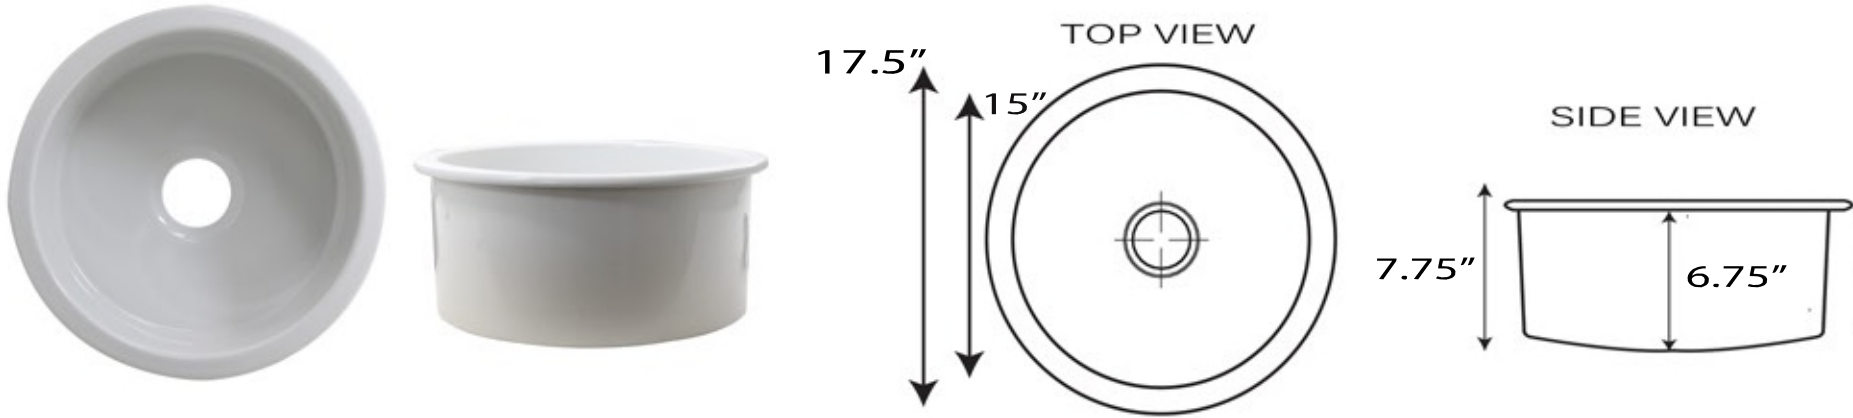

Cape Collection
Premium Fireclay
Bar/Prep Undermount or Topmount Sink

MODEL:
Hyannis-18

Overall Dimensions	Interior Bowl	Bowl Depth	Bowl Height	Drain Diameter
17.5" Diameter	15" Diameter	6.75"	7.75"	3.5"

Please Be Advised

- (Nominal Dimensions*) Actual Dimensions may vary by 1/4"
- Template & Undermount Brackets Not included
- Product weight is 28 lbs
- Consult your installation professional for proper mounting hardware