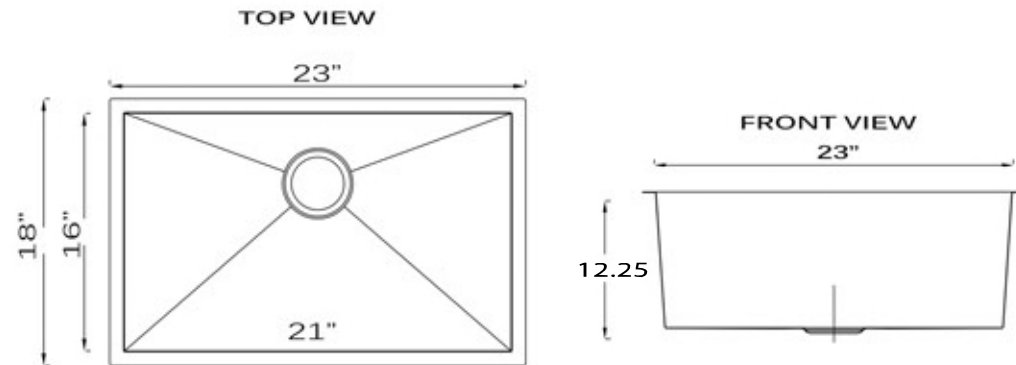

**Brightwork Collection**  
 Undermount Kitchen Sink / Laundry Sink

MODEL:  
**KSSH2318-12**

Overall Dimensions	Interior Dimensions	Bowl Height	Bowl Depth	Drain Dimensions
23" x 18"	21" x 16"	12.25"	12"	3.5" Opening

## Features

- Hand Hammered
- 3.5" drain opening
- Nominal dimensions may vary by .25"
- 16 gauge stainless steel
- 12" bowl depth
- Undermount installation
- Garbage Disposal Safe

PROJECT/ NAME:

ARCHITECT/CONTRACTOR: