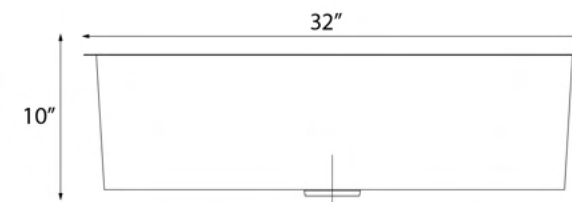

## Undermount Kitchen Sink

**kitchensource.com**

1.800.667.8721

MODEL:

**KSSH3219-10**

TOP VIEW

FRONT VIEW

Overall Dimensions	Interior Dimensions	Bowl Height	Bowl Depth	Drain Dimensions
32" x 19"	29" x 16"	10"	9.875"	3.5" Opening

## Features

- Hand Hammered
- 3.5" Drain Opening
- Nominal Dimensions May Vary By .25"
- 16 Gauge Stainless Steel
- 9.875" Bowl Depth
- Undermount Installation
- Garbage Disposal Safe

PROJECT/ NAME:

ARCHITECT/CONTRACTOR: