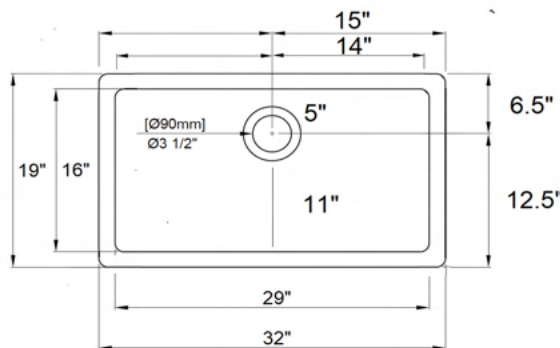

## Undermount Kitchen Sink

**kitchensource.com**

1.800.667.8721

MODEL:

**KSSH3219-10**

TOP VIEW

FRONT VIEW

Overall Dimensions	Interior Dimensions	Bowl Height	Bowl Depth	Drain Dimensions
32" x 19"	29" x 16"	10"	9.875"	3.5" Opening

## Features

- Hand Hammered
- 3.5" Drain Opening
- Nominal Dimensions May Vary By .25"
- 16 Gauge Stainless Steel
- 9.875" Bowl Depth
- Undermount Installation
- Garbage Disposal Safe

PROJECT/ NAME:

ARCHITECT/CONTRACTOR: