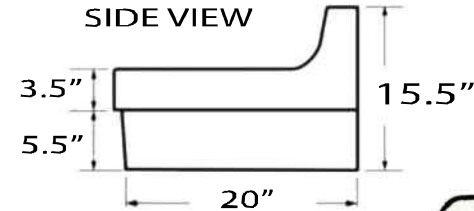

# Farm Country Sink Collection

Premium Vitreous China /Utility-Kitchen Cabinet Sink

MODEL:  
**NS-CS3020**

Overall Dimensions	Interior Bowl	Exterior Bowl Height	Interior Bowl Depth	Drain Dimensions
29.5" x 21.5" x 15.5"	26" x 17" x 9.25"	9"	8"	3.5" Opening

### Please Be Advised

- (Nominal Dimensions\*) Actual Dimensions may vary by 1/4"
- Template Not included
- Can be installed with base cabinet/support frame
- Requires support framing - Hardware not included
- 8 inch spread faucet holes - Faucet not included