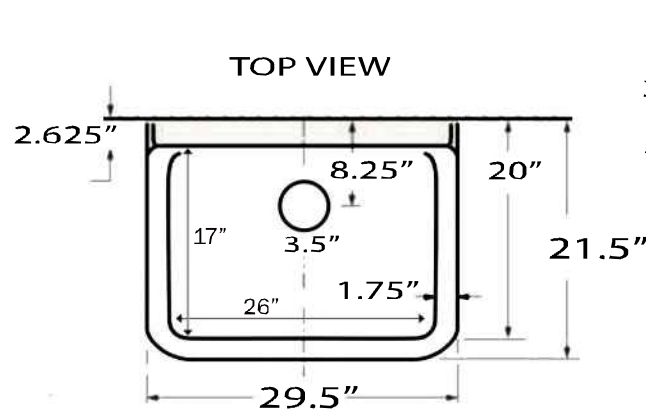

# Farm Country Sink Collection

Premium Vitreous China /Utility-Kitchen Cabinet Sink

MODEL:  
**NS-CS3020**

Overall Dimensions	Interior Bowl	Exterior Bowl Height	Interior Bowl Depth	Drain Dimensions
29.5" x 21.5" x 15.5"	26" x 17" x 9.25"	9"	8"	3.5" Opening

### Please Be Advised

- (Nominal Dimensions\*) Actual Dimensions may vary by 1/4"
- Template Not included
- Can be installed with base cabinet/support frame
- Requires support framing - Hardware not included
- 8 inch spread faucet holes - Faucet not included