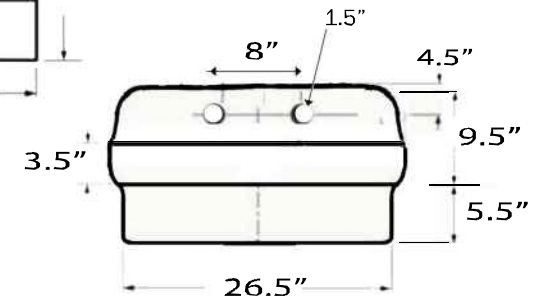

# Farm Country Sink Collection

Premium Vitreous China /Utility-Kitchen Cabinet Sink

MODEL:  
**NS-CS3020**

Overall Dimensions	Interior Bowl	Exterior Bowl Height	Interior Bowl Depth	Drain Dimensions
29.5" x 21.5" x 15.5"	26" x 17" x 9.25"	9"	8"	3.5" Opening

### Please Be Advised

- (Nominal Dimensions\*) Actual Dimensions may vary by 1/4"
- Template Not included
- Can be installed with base cabinet/support frame
- Requires support framing - Hardware not included
- 8 inch spread faucet holes - Faucet not included