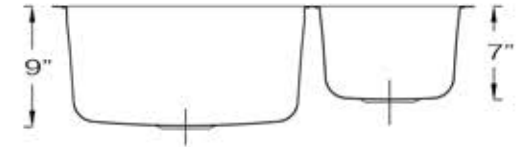

Stainless Steel Premium Undermount Kitchen Sink

MODEL:
NS7030-16

TOP VIEW

FRONT VIEW

Overall Dimensions	Large Bowl	Small Bowl	Bottom Grid/s	Bowl Depth
32.5" x 20.6875"	17.75" x 18.5"	11.4375" x 14.9375"	BG3121L, BG3121S	9", 7"
32.5" x 17.1875"				

FEATURES

- Premium 304, 16 gauge Stainless Steel Kitchen Sink
- Large Bowl Depth 9", Small Bowl 7"
- Brushed Satin Finish
- Limited Lifetime Manufactures Warranty
- Insulated to Reduce Condensation
- Rubber Padding is Applied for Noise Reduction