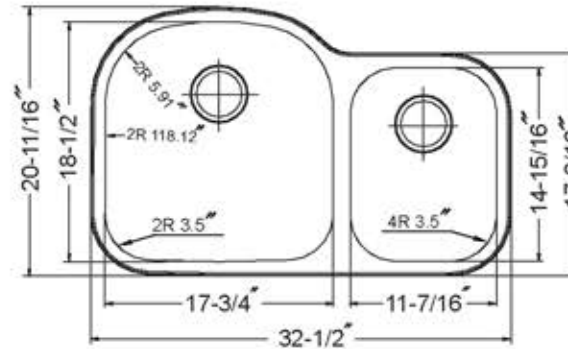

Stainless Steel Premium Undermount Kitchen Sink

MODEL:
NS7030-16

TOP VIEW

FRONT VIEW

Overall Dimensions	Large Bowl	Small Bowl	Bottom Grid/s	Bowl Depth
32.5" x 20.6875"	17.75" x 18.5"	11.4375" x 14.9375"	BG3121L, BG3121S	9", 7"
32.5" x 17.1875"				

FEATURES

- Premium 304, 16 gauge Stainless Steel Kitchen Sink
- Large Bowl Depth 9", Small Bowl 7"
- Brushed Satin Finish
- Limited Lifetime Manufactures Warranty
- Insulated to Reduce Condensation
- Rubber Padding is Applied for Noise Reduction