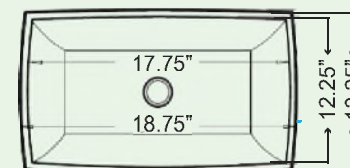

# Nantucket

S I N K S

**kitchensource.com**

1.800.667.8721

SPECS

Side View

Top View

BASIN AREA	WATER DEPTH	BOWL DEPTH	DRAIN HOLE	OVERFLOW
17.75" X 12.25"	4.5"	5.5"	1.75"	NO

## FEATURES:

- Premium Vitreous China
- Template not included
- High gloss finish seals surface and makes for easy cleaning
- White Porcelain enamel finish
- Limited manufacturer's warranty
- No Overflow
- Nominal Dimensions - actual may vary by 1/4"
- Fits an 18" cabinet base minimum