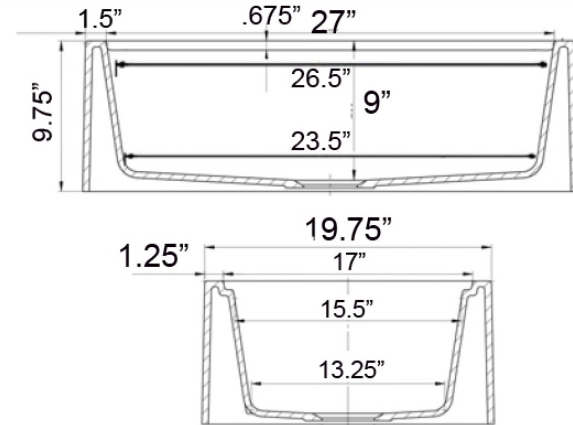

Rockport Collection

Premium Granite Composite Farmhouse Apron Sink
Workstation with included Cutting Board

MODEL:

PR3020-APS-BL

://kitchensource.com

1.800.667.8721

Overall Dimensions	Interior Bowl Opening	Apron Height	Bowl Depth	Drain Dimensions
29.75" x 19.75" x 9.75"	27" x 17" top edge 26.5" x 15.5" basin	9.75"	9"	3.5" - drain included

Features

- Apron or custom base cabinet required
- Reversible design - 2 corner radius options
- Stainless Steel Roll Up Mat (RUM165) included
- Wood Cutting board Included
- Due to sink thickness - may require an extended flange
- Material is sound absorbing and stain resistant
- Non-porous surface is hygienic and scratch resistant
- Inside basin is sloped for superior drainage
- included matching disposal flange and basket strainer.