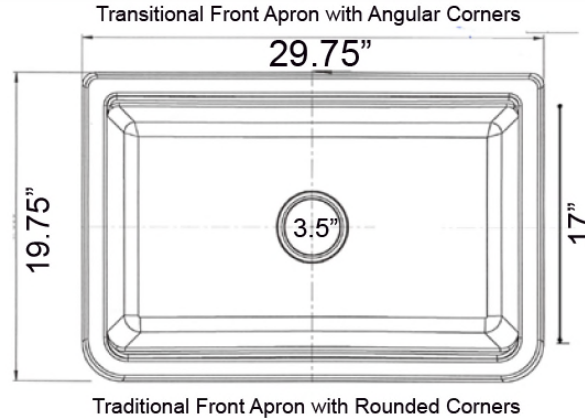

Rockport Collection

Premium Granite Composite Farmhouse Apron Sink
Workstation with included Cutting Board

MODEL:

PR3020-APS-BL

://kitchensource.com

1.800.667.8721

Overall Dimensions	Interior Bowl Opening	Apron Height	Bowl Depth	Drain Dimensions
29.75" x 19.75" x 9.75"	27" x 17" top edge 26.5" x 15.5" basin	9.75"	9"	3.5" - drain included

Features

- Apron or custom base cabinet required
- Reversible design - 2 corner radius options
- Stainless Steel Roll Up Mat (RUM165) included
- Wood Cutting board Included
- Due to sink thickness - may require an extended flange
- Material is sound absorbing and stain resistant
- Non-porous surface is hygienic and scratch resistant
- Inside basin is sloped for superior drainage
- included matching disposal flange and basket strainer.