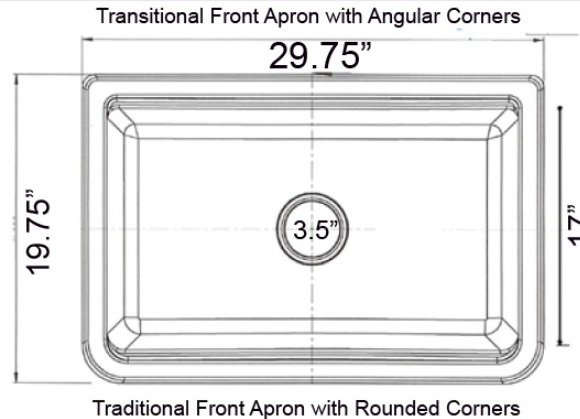

Rockport Collection

Premium Granite Composite Farmhouse Apron Sink
Workstation with included Cutting Board

MODEL:
PR3020-APS-BL

kitchensource.com
1.800.667.8721

Overall Dimensions	Interior Bowl Opening	Apron Height	Bowl Depth	Drain Dimensions
29.75" x 19.75" x 9.75"	27" x 17" top edge 26.5" x 15.5" basin	9.75"	9"	3.5" - drain included

Features

- Apron or custom base cabinet required
- Reversible design - 2 corner radius options
- Stainless Steel Roll Up Mat (RUM165) included
- Wood Cutting board Included
- Due to sink thickness - may require an extended flange
- Material is sound absorbing and stain resistant
- Non-porous surface is hygienic and scratch resistant
- Inside basin is sloped for superior drainage
- included matching disposal flange and basket strainer.