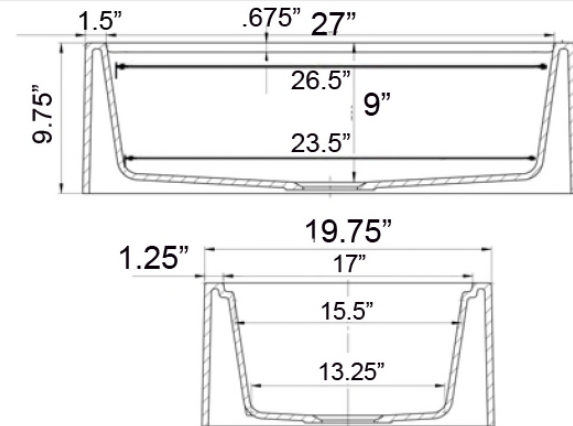

Rockport Collection

Premium Granite Composite Farmhouse Apron Sink
Workstation with included Cutting Board

MODEL:
PR3020-APS-BL

kitchensource.com
1.800.667.8721

Overall Dimensions	Interior Bowl Opening	Apron Height	Bowl Depth	Drain Dimensions
29.75" x 19.75" x 9.75"	27" x 17" top edge 26.5" x 15.5" basin	9.75"	9"	3.5" - drain included

Features

- Apron or custom base cabinet required
- Reversible design - 2 corner radius options
- Stainless Steel Roll Up Mat (RUM165) included
- Wood Cutting board Included
- Due to sink thickness - may require an extended flange
- Material is sound absorbing and stain resistant
- Non-porous surface is hygienic and scratch resistant
- Inside basin is sloped for superior drainage
- included matching disposal flange and basket strainer.