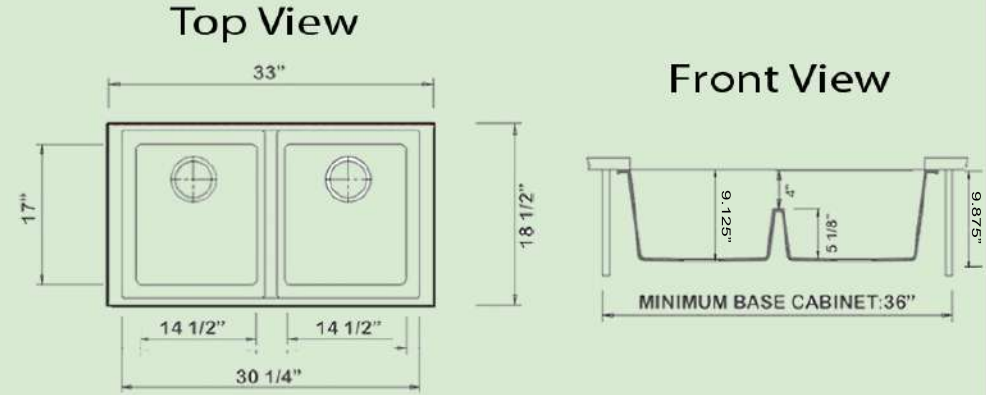

Plymouth Collection

33 Inch Double Bowl Undermount
Granite Composite Kitchen Sink

model:

PR5050-LDBL

Nantucket
S I N K S

kitchensource.com

1.800.667.8721

SPECS

OVERALL DIMENSIONS	INTERIOR BOWLS	BOWL DEPTH	DRAIN DIMENSIONS	BOTTOM GRID
33" x 18.5" x 9.875"	14.5" x 17"	9.125" Divider 5.125"	3.5" Standard Opening	N/A

FEATURES:

- High Quality 80% stone and 20% acrylic polymers in matte finish with metallic flecks
- Scratch/Heat Resistant to 560F Degrees
- Hygienic Non-Porous Surface
- Material is sound absorbing and stain-resistant
- Undermount Installation Clips are not included
- Limited Lifetime Manufacturer's Warranty
- Professional Installation Recommended
- MADE IN ITALY