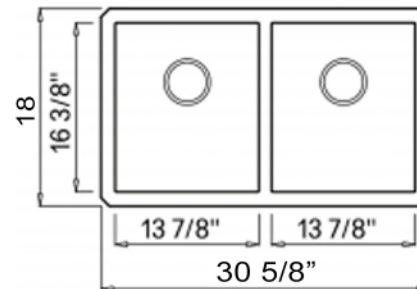

Plymouth Collection
Premium Granite Composite

MODEL:
PR5050-TI-UM

Overall Dimensions	Interior Bowls	Bowl Depth	Height	Drain Holes
30.625" x 18"	13.875" x 16.375"	9"	9.5625"	3.5"

FEATURES

- Premium Granite Composite Kitchen Sink
- 80% Stone/20% Acrylic Polymers
- Scratch Resistant/Heat resistant to 560F degrees
- Hygienic non-porous surface
- Undermount installation clips included
- Designed and made in Italy
- Matte finish
- Limited Lifetime Manufactures Warranty
- Professional Installation Recomend