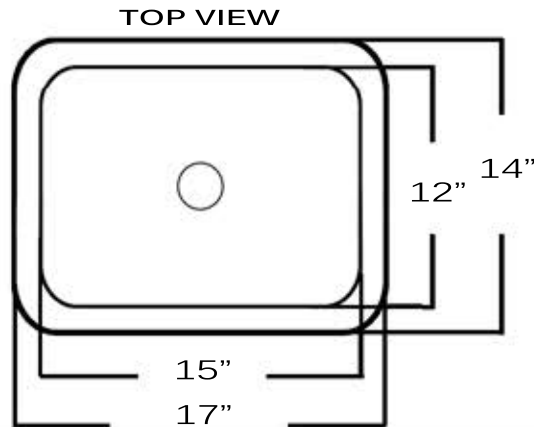

Brightwork Home Collection

Premium Hammered Copper Bathroom Sink

MODEL:
REHC

Overall Dimensions	Interior Bowl	Bowl Depth	Overflow	Reverse Model
17" x 14"	15" x 12"	5"	None	NA

FEATURES

- Premium Hand Hammered bathroom sink
- 1.5" Drain
- Solid Copper Construction
- Limited Manufacturers Warranty
- Special Care & Maintenance

****Nominal Dimensions - Actual May Vary by up to .25"**

PROJECT/ NAME:

ARCHITECT/CONTRACTOR:

MODEL:

JOB NOTES: