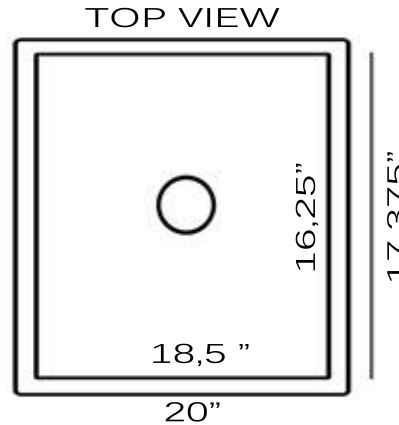

Fireclay Collection

Premium Fireclay Farmhouse Apron Sink

MODEL:
T-FCFS20

Overall Dimensions	Large Bowl	Apron Height	Bowl Depth	Drain Dimensions
20" X 17.375"	18.5 X 16.25"	10"	8.5"	3.5" Opening

Please Be Advised

- (Nominal Dimensions*) Actual Dimensions may vary by 1/4"
- Template Not included
- Custom Cabinet Required
- **Very Heavy** 2 Person lift Recommended

FEATURES

- Premium Fireclay Sink
- Includes Grid and Drain
- Made in Turkey
- Limited Warranty