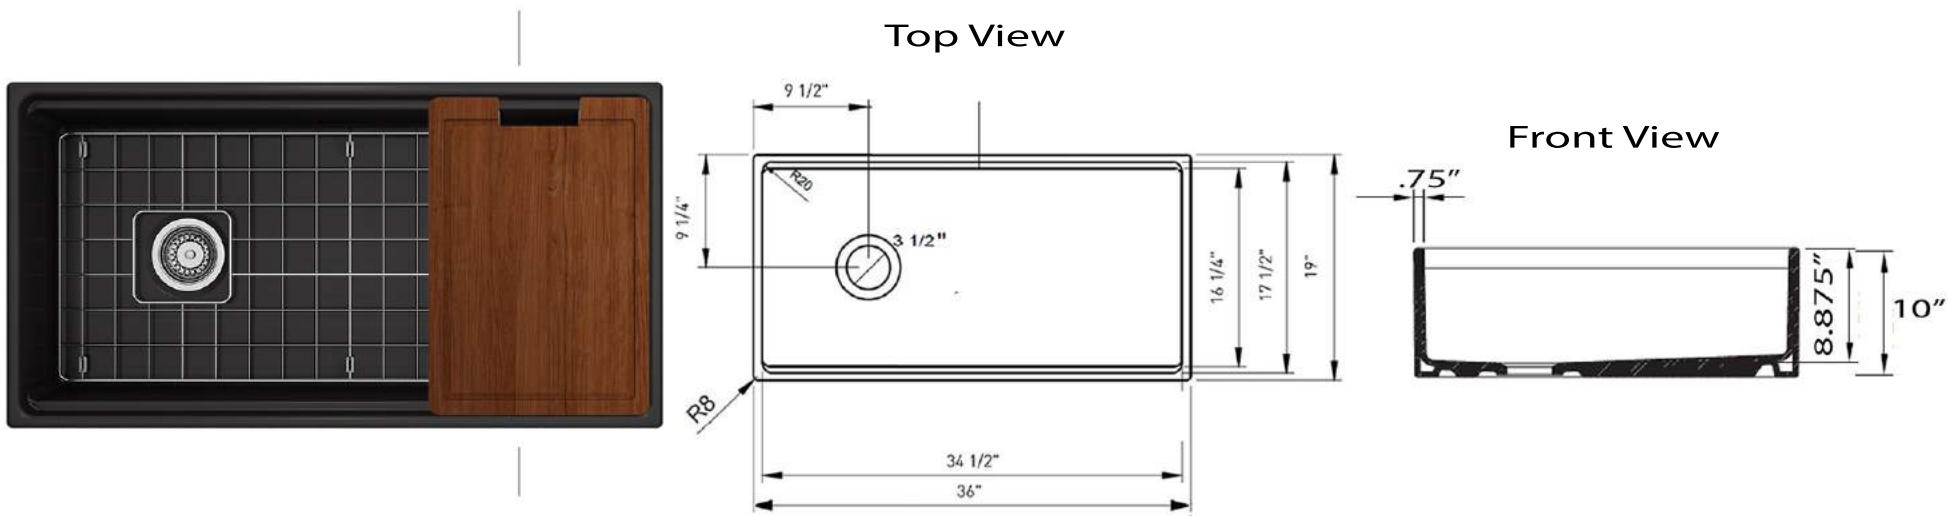

Cape Collection

Premium Genuine Fireclay Reversible 36-Inch Matte Black Workstation Farmhouse Apron Sink

Model: T-PS36MB

kitchensource.com

1.800.667.8721

Nantucket
S I N K S

Overall Dimensions	Interior Bowl - Basin	Apron Height	Bowl Depth	Drain Dimensions
36" x 19" x 10"	34.5" x 17.5" x 8.88"	10"	8.875" at drain	3.5" Opening

Features

- Grid, Drain & Cutting board included
- Built In ledge holds included cutting board
- Premium Fireclay Sink
- Reversible -Side-set drain - can be placed on either side
- Sloped basin for superior drainage
- Material is sound absorbing and stain-resistant
- Non-porous surface is hygienic and scratch resistant
- Nominal dimensions - may vary by .25"
- Due to sink thickness - may require an extended flange
- Requires Apron style base cabinet