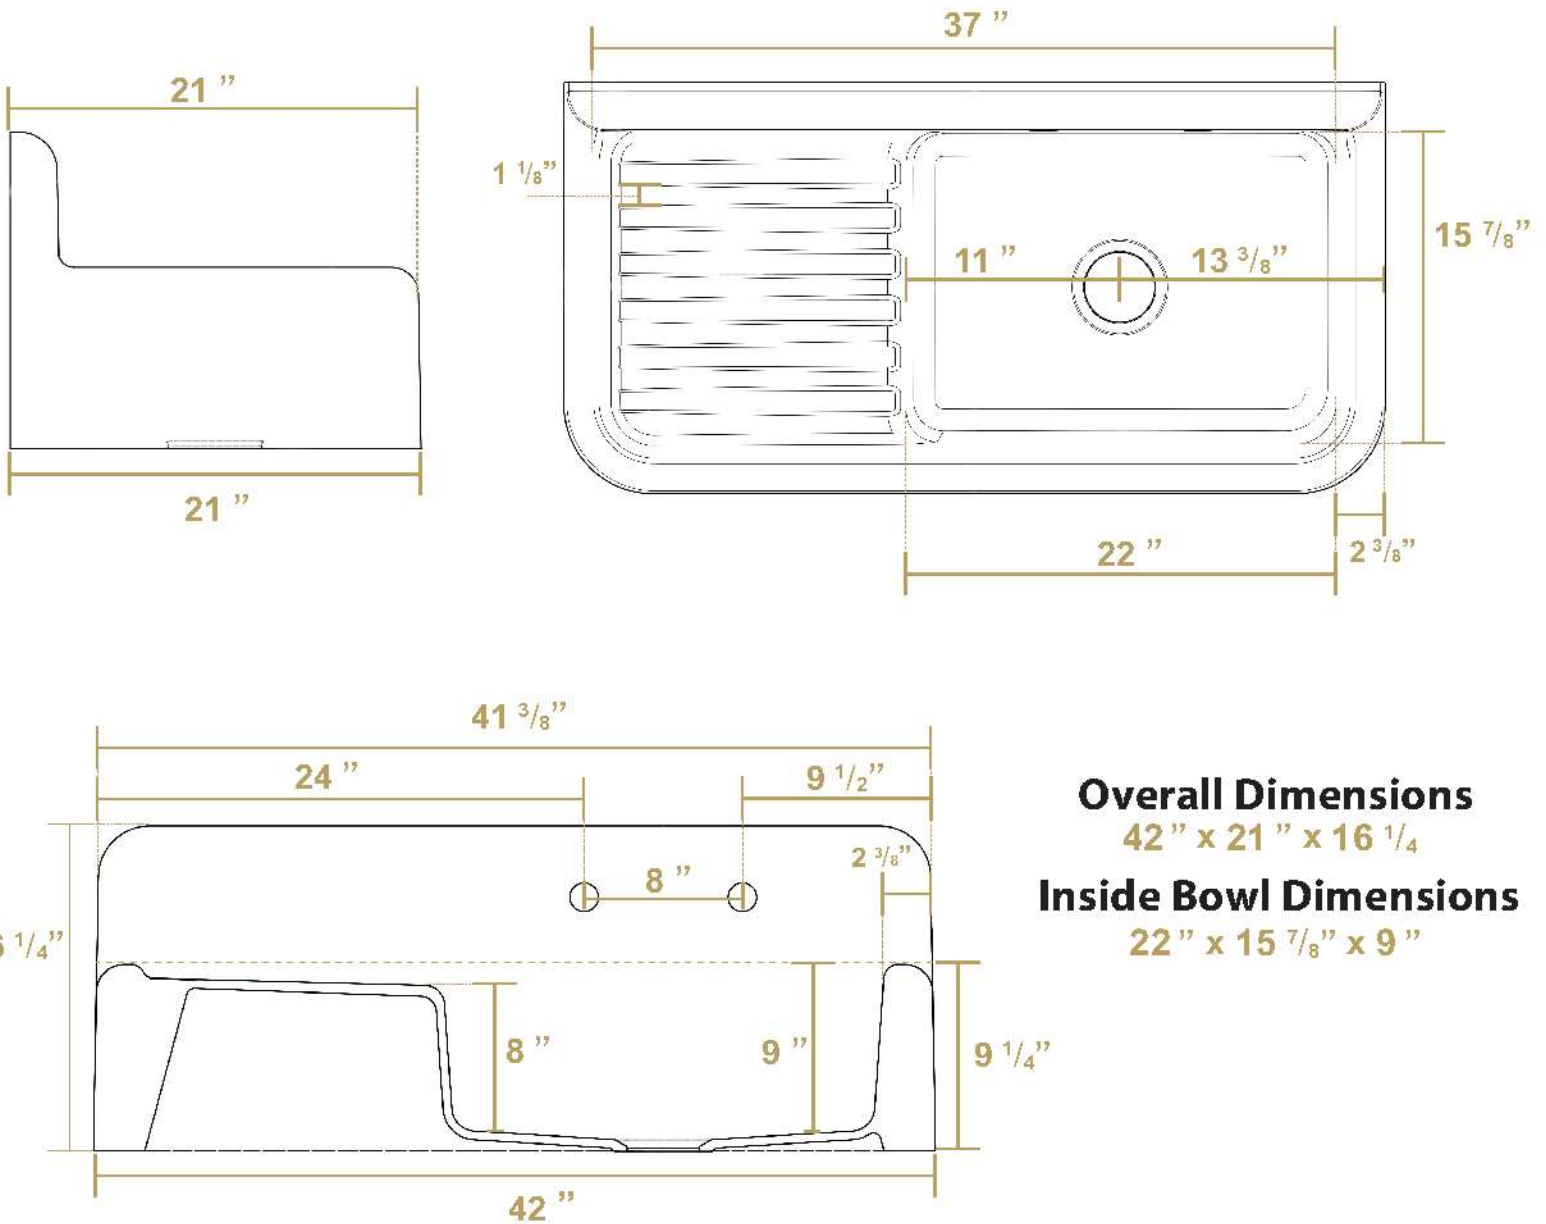

WHQD4220

Overall Dimensions

42" x 21" x 16 1/4"

Inside Bowl Dimensions

22" x 15 7/8" x 9"

As Whitehaus Collection® Farmhaus Fireclay Sinks are individually handmade, sink sizes can vary and all dimensions are approximate. We strongly recommend that your sink be supplied to your cabinetmaker prior to the fabrication of your kitchen cabinets and countertops. Cutouts are not to be made until they are checked against your sink.