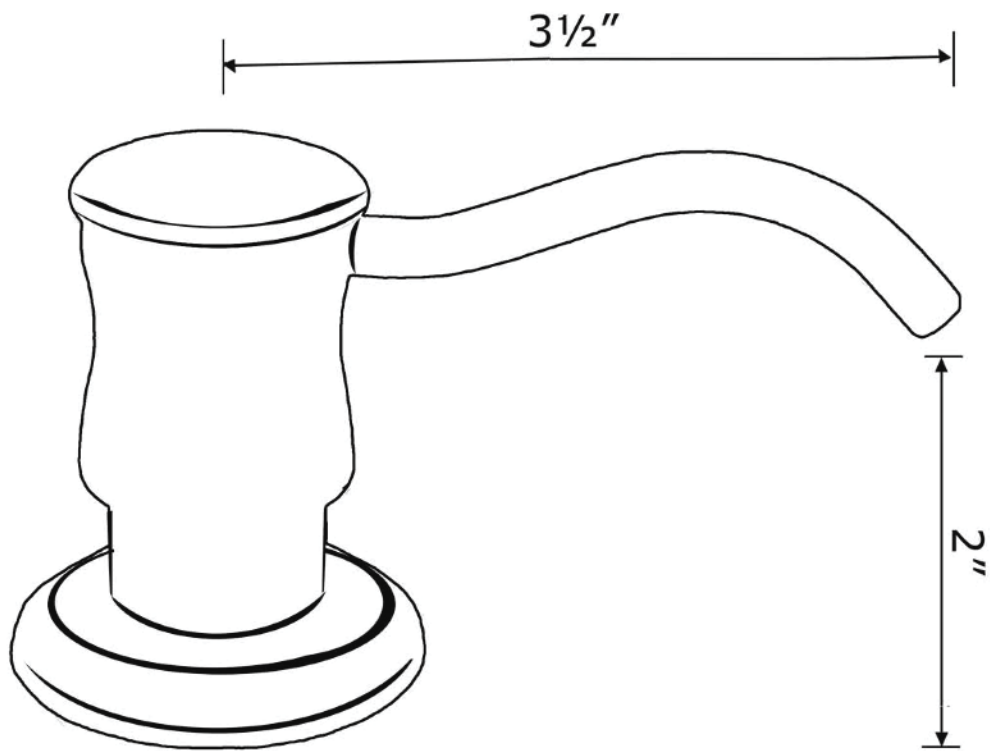

 Whitehaus®

WHSD45N

LIVE WITH STYLE!

 **kitchensource.com**

 1.800.667.8721