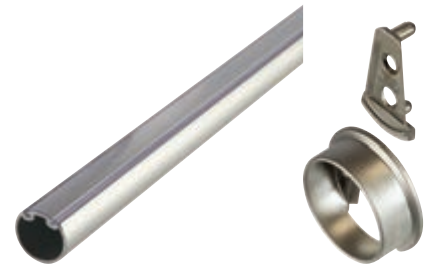

TAG SYNERGY ELITE

WARDROBE TUBES WITH SUPPORTS

- Round with protective insert on top
- Ø: 1 5/16"

Material

Tube: Aluminum, anodized/Plastic insert
End supports: Zinc-plated

Length	Finish/Insert					
	matt gold/clear	polished chrome /clear	matt aluminum /clear	matt nickel /clear	dark oil-rubbed bronze /black	slate/black
17 3/4"	801.42.055	801.42.255	801.42.465	801.42.655	801.42.155	801.42.355
23 3/4"	801.42.056	801.42.256	801.42.466	801.42.656	801.42.156	801.42.356
29 3/4"	801.42.057	801.42.257	801.42.467	801.42.657	801.42.157	801.42.357
35 3/4"	801.42.058	801.42.258	801.42.468	801.42.658	801.42.158	801.42.358
47 15/16"	801.42.059	801.42.259	801.42.469	801.42.659	801.42.159	801.42.359