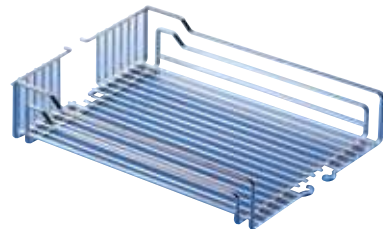

CABINET STORAGE SOLUTIONS

Storage Baskets and Containers

Recommended number of storage baskets.

Installation height	Number of baskets
47 1/4" - 63"	4
63" - 70 7/8"	6
70 7/8" - 78"	8

Arena Plus Storage Tray

Material: Shelf: melamine; Surround: steel

Cabinet width	W x D x H	Non Slip		
		Champagne/ Maple	Chrome/ Maple	Chrome/ White
11 3/4"	9 3/4" x 17 3/4" x 4"	545.60.465	545.60.165	545.60.265
15 3/4"	13 3/4" x 17 3/4" x 4"	545.60.466	545.60.166	545.60.266

Packing: 1 pc.

Storage Basket

Material: steel

Cabinet width	W x D x H	Champagne	Chrome
11 3/4"	9 3/4" x 18 1/2" x 4 1/4"	546.75.304	546.75.204
15 3/4"	13 3/4" x 18 1/2" x 4 1/4"	546.75.313	546.75.213

Packing: 1 pc.

Container Set, with lids

- Practical and decorative storage made from high quality, translucent plastic

Capacity: 1.25 quarts

Material: Container: plastic, translucent; Lid: plastic; Color: gray
Support: steel; Color: silver