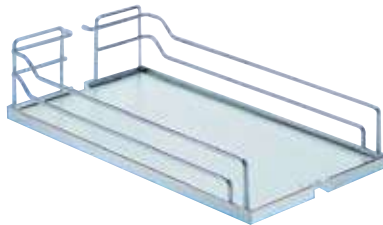

CABINET STORAGE SOLUTIONS

Storage Baskets and Containers

Recommended number of storage baskets.

Installation height	Number of baskets
47 1/4" - 63"	4
63" - 70 7/8"	6
70 7/8" - 78"	8

Arena Plus Storage Tray

Material: Shelf: melamine; Surround: steel

Cabinet width	W x D x H	Non Slip		
		Champagne/ Maple	Chrome/ Maple	Chrome/ White
11 3/4"	9 3/4" x 17 3/4" x 4"	545.60.465	545.60.165	545.60.265
15 3/4"	13 3/4" x 17 3/4" x 4"	545.60.466	545.60.166	545.60.266

Packing: 1 pc.

Storage Basket

Material: steel

Cabinet width	W x D x H	Champagne	Chrome
11 3/4"	9 3/4" x 18 1/2" x 4 1/4"	546.75.304	546.75.204
15 3/4"	13 3/4" x 18 1/2" x 4 1/4"	546.75.313	546.75.213

Packing: 1 pc.

Container Set, with lids

- Practical and decorative storage made from high quality, translucent plastic

Capacity: 1.25 quarts

Material: Container: plastic, translucent; Lid: plastic; Color: gray
Support: steel; Color: silver